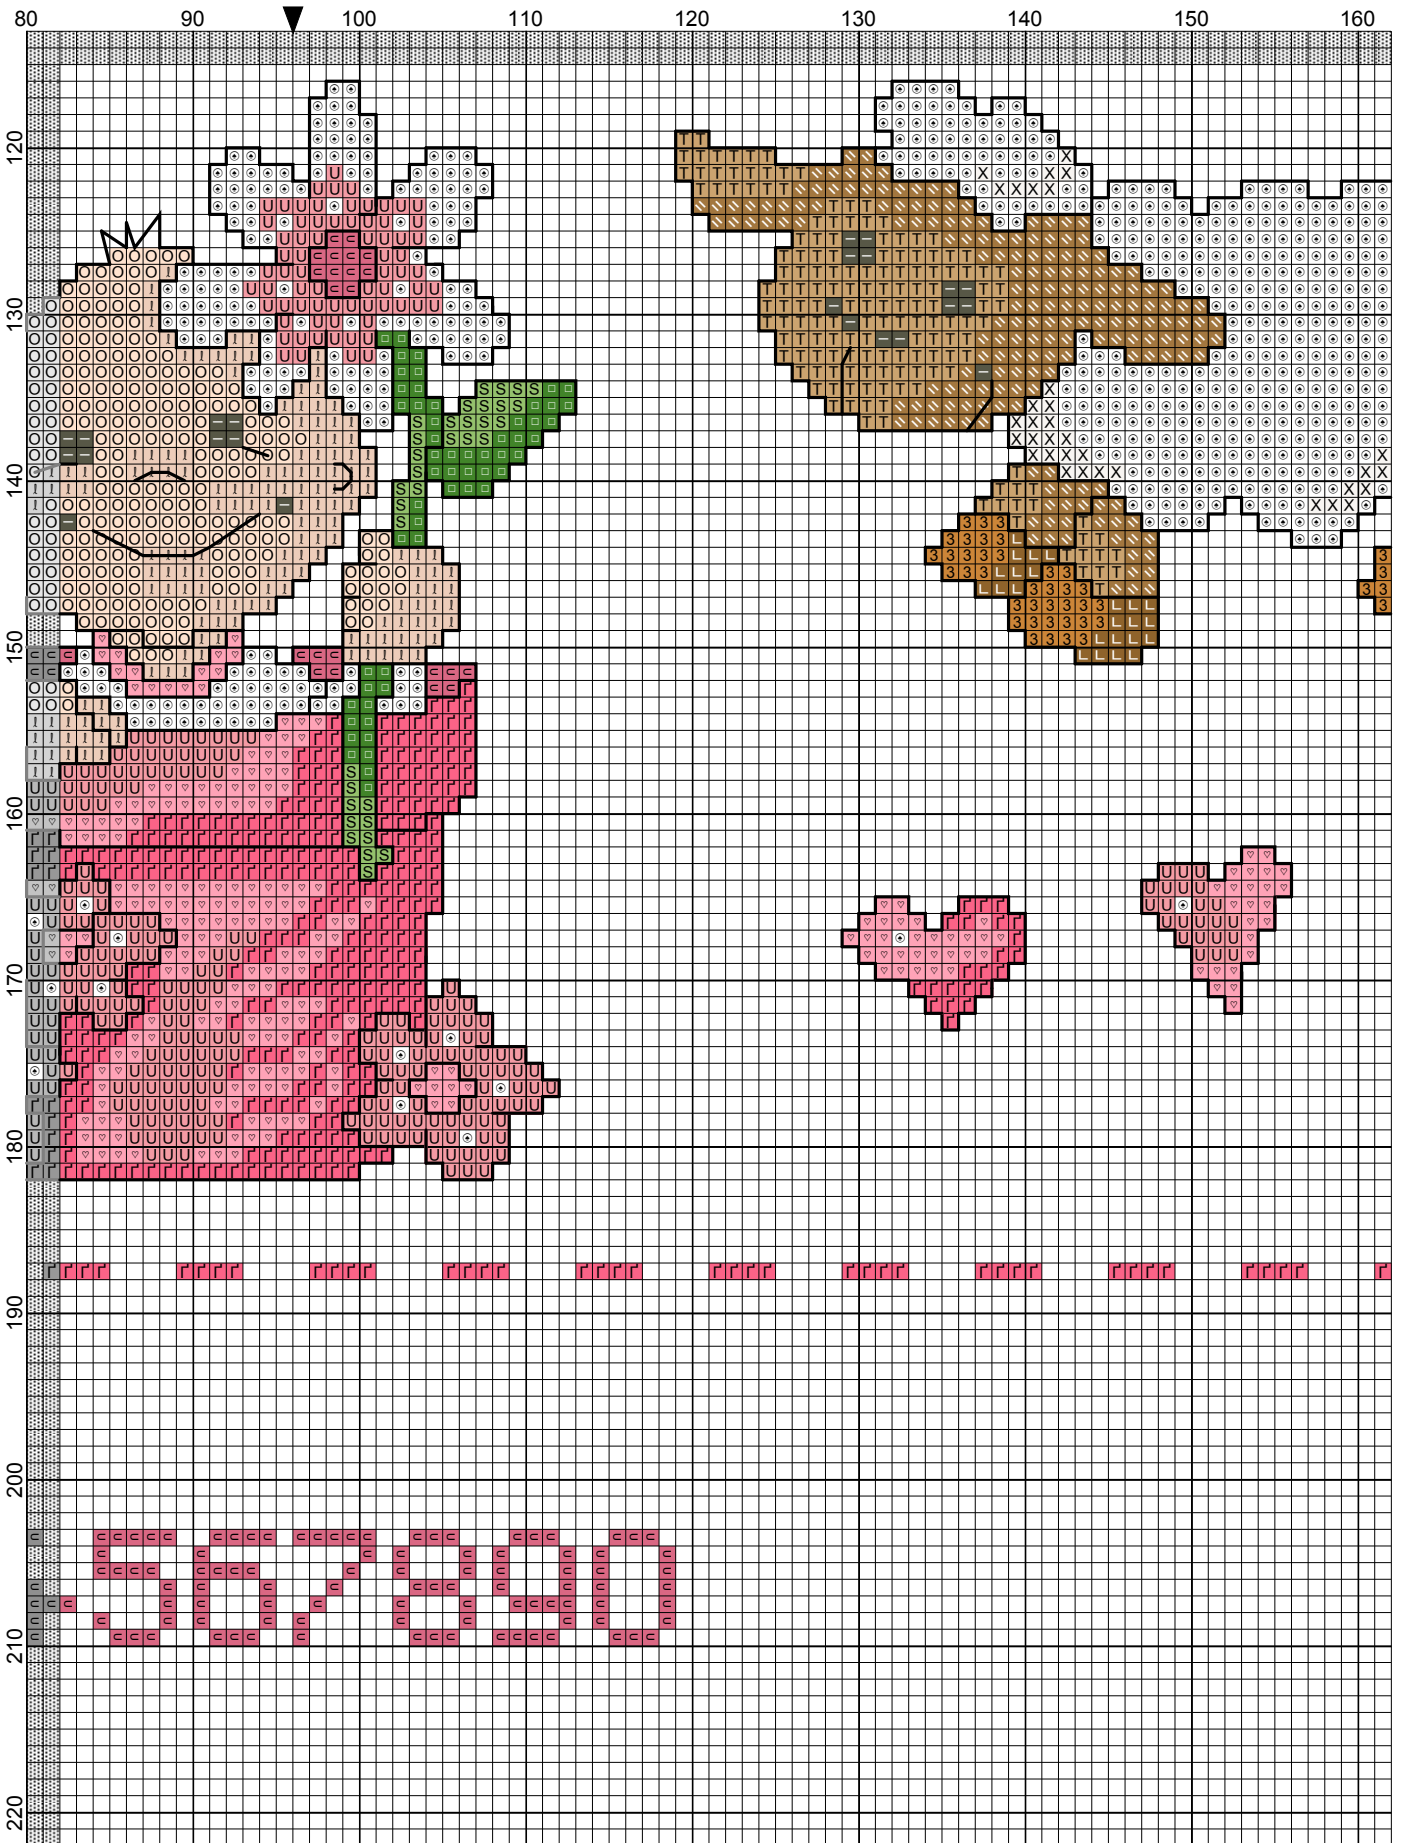

abcdefghijklmnop

ijklmnopqrst

vwxyz

sophie

23.10.04

-  DMC-Ecru
-  DMC-434
-  DMC-435
-  DMC-437
-  DMC-518
-  DMC-535
-  DMC-725
-  DMC-726
-  DMC-776
-  DMC-894
-  DMC-950
-  DMC-951
-  DMC-956
-  DMC-976
-  DMC-987
-  DMC-989
-  DMC-3731
-  DMC-White

-  DMC-956
-  DMC-3731
-  DMC-310

192W x 222H

13,57" x 15,00" (190 x 210 стежки)

 [2] DMC Ecru ecru	 [2] DMC 725 topaz	 [2] DMC 956 geranium
 [2] DMC 434 brown - lt	 [2] DMC 726 topaz -lt	 [2] DMC 976 golden brown - md
 [2] DMC 435 brown - vy lt	 [2] DMC 776 pink - md	 [2] DMC 987 forest green - dk
 [2] DMC 437 tan - lt	 [2] DMC 894 carnation - vy lt	 [2] DMC 989 forest green
 [2] DMC 518 wedgewood - lt	 [2] DMC 950 desert sand - lt	 [2] DMC 3731 dusty rose - vy dk
 [2] DMC 535 ash gray - vy lt	 [2] DMC 951 tawny - lt	 [2] DMC White white