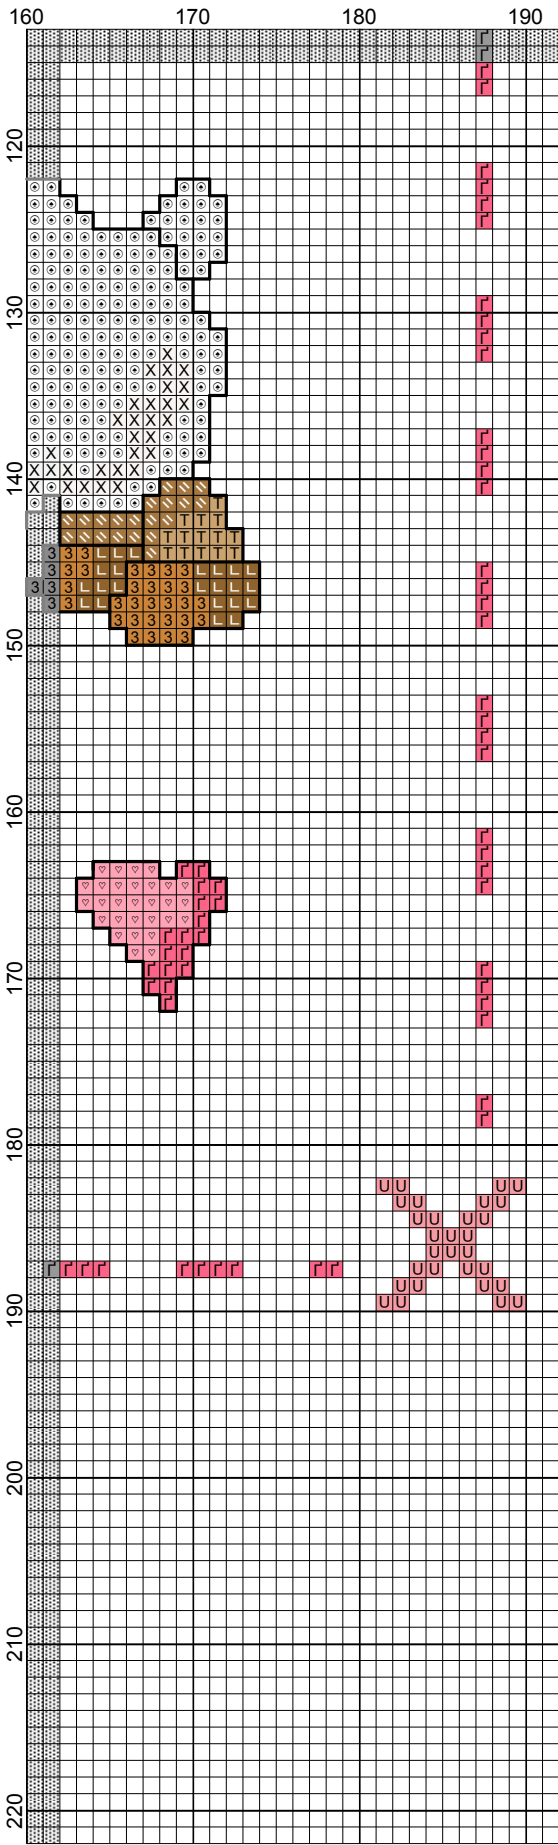

abcdefghijklmnop

ijklmnopqrst

vwxyz

sophie

23.10.04

-  DMC-Ecru
-  DMC-434
-  DMC-435
-  DMC-437
-  DMC-518
-  DMC-535
-  DMC-725
-  DMC-726
-  DMC-776
-  DMC-894
-  DMC-950
-  DMC-951
-  DMC-956
-  DMC-976
-  DMC-987
-  DMC-989
-  DMC-3731
-  DMC-White

-  DMC-956
-  DMC-3731
-  DMC-310

192W x 222H

13,57" x 15,00" (190 x 210 стежки)

 [2] DMC Ecru ecru	 [2] DMC 725 topaz	 [2] DMC 956 geranium
 [2] DMC 434 brown - lt	 [2] DMC 726 topaz -lt	 [2] DMC 976 golden brown - md
 [2] DMC 435 brown - vy lt	 [2] DMC 776 pink - md	 [2] DMC 987 forest green - dk
 [2] DMC 437 tan - lt	 [2] DMC 894 carnation - vy lt	 [2] DMC 989 forest green
 [2] DMC 518 wedgewood - lt	 [2] DMC 950 desert sand - lt	 [2] DMC 3731 dusty rose - vy dk
 [2] DMC 535 ash gray - vy lt	 [2] DMC 951 tawny - lt	 [2] DMC White white