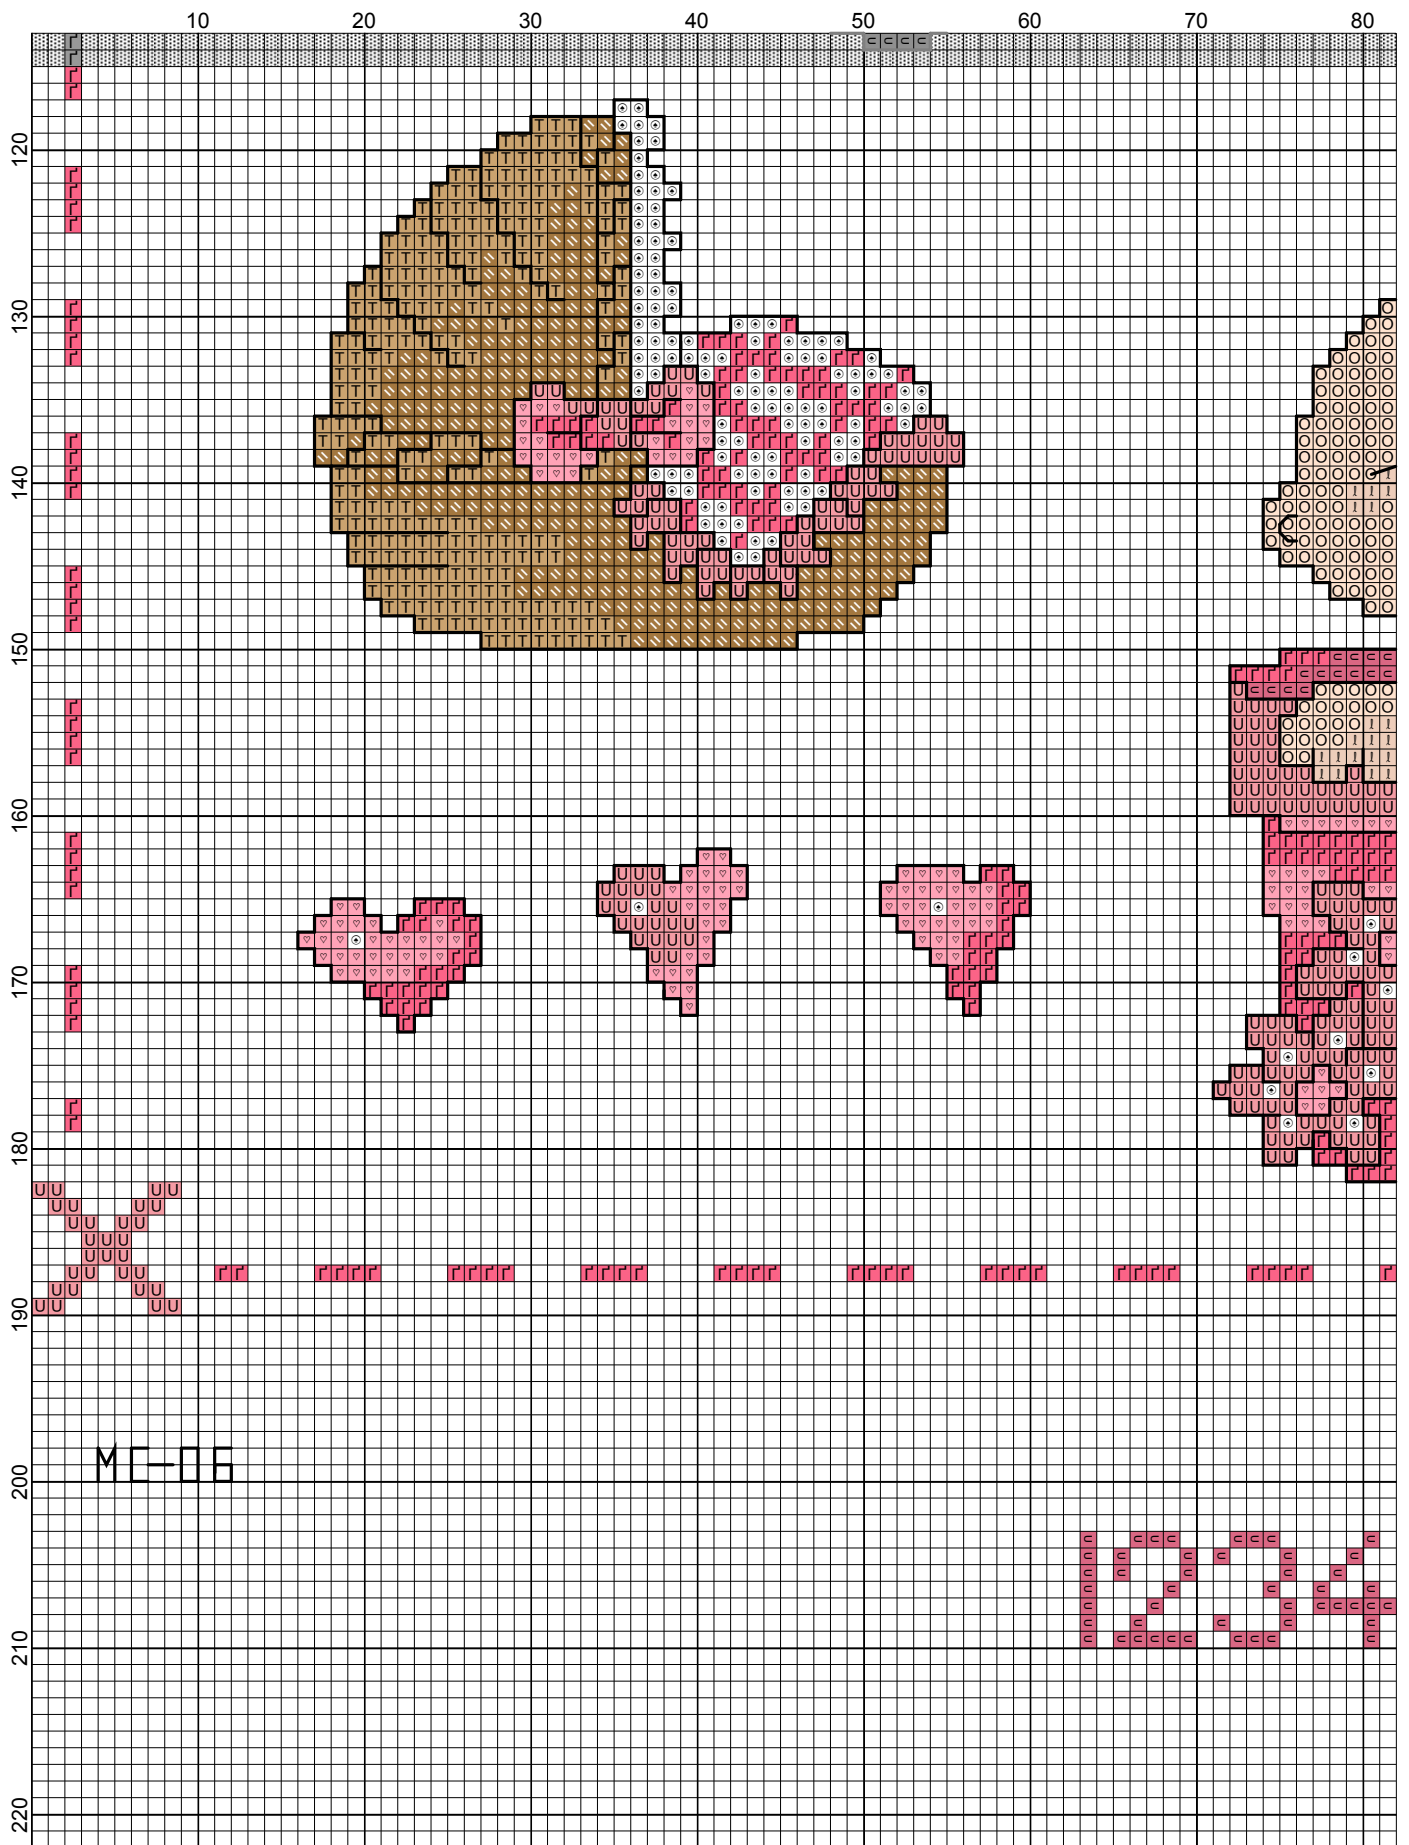

abcdefghijklmnop

ijklmnopqrst

vwxyz

sophie

23.10.04

-  DMC-Ecru
-  DMC-434
-  DMC-435
-  DMC-437
-  DMC-518
-  DMC-535
-  DMC-725
-  DMC-726
-  DMC-776
-  DMC-894
-  DMC-950
-  DMC-951
-  DMC-956
-  DMC-976
-  DMC-987
-  DMC-989
-  DMC-3731
-  DMC-White

-  DMC-956
-  DMC-3731
-  DMC-310

192W x 222H

13,57" x 15,00" (190 x 210 стежки)

 [2] DMC Ecru ecru	 [2] DMC 725 topaz	 [2] DMC 956 geranium
 [2] DMC 434 brown - lt	 [2] DMC 726 topaz -lt	 [2] DMC 976 golden brown - md
 [2] DMC 435 brown - vy lt	 [2] DMC 776 pink - md	 [2] DMC 987 forest green - dk
 [2] DMC 437 tan - lt	 [2] DMC 894 carnation - vy lt	 [2] DMC 989 forest green
 [2] DMC 518 wedgewood - lt	 [2] DMC 950 desert sand - lt	 [2] DMC 3731 dusty rose - vy dk
 [2] DMC 535 ash gray - vy lt	 [2] DMC 951 tawny - lt	 [2] DMC White white

 DMC-956 geranium

 DMC-3731 dusty rose - vy dk

 DMC-310 black