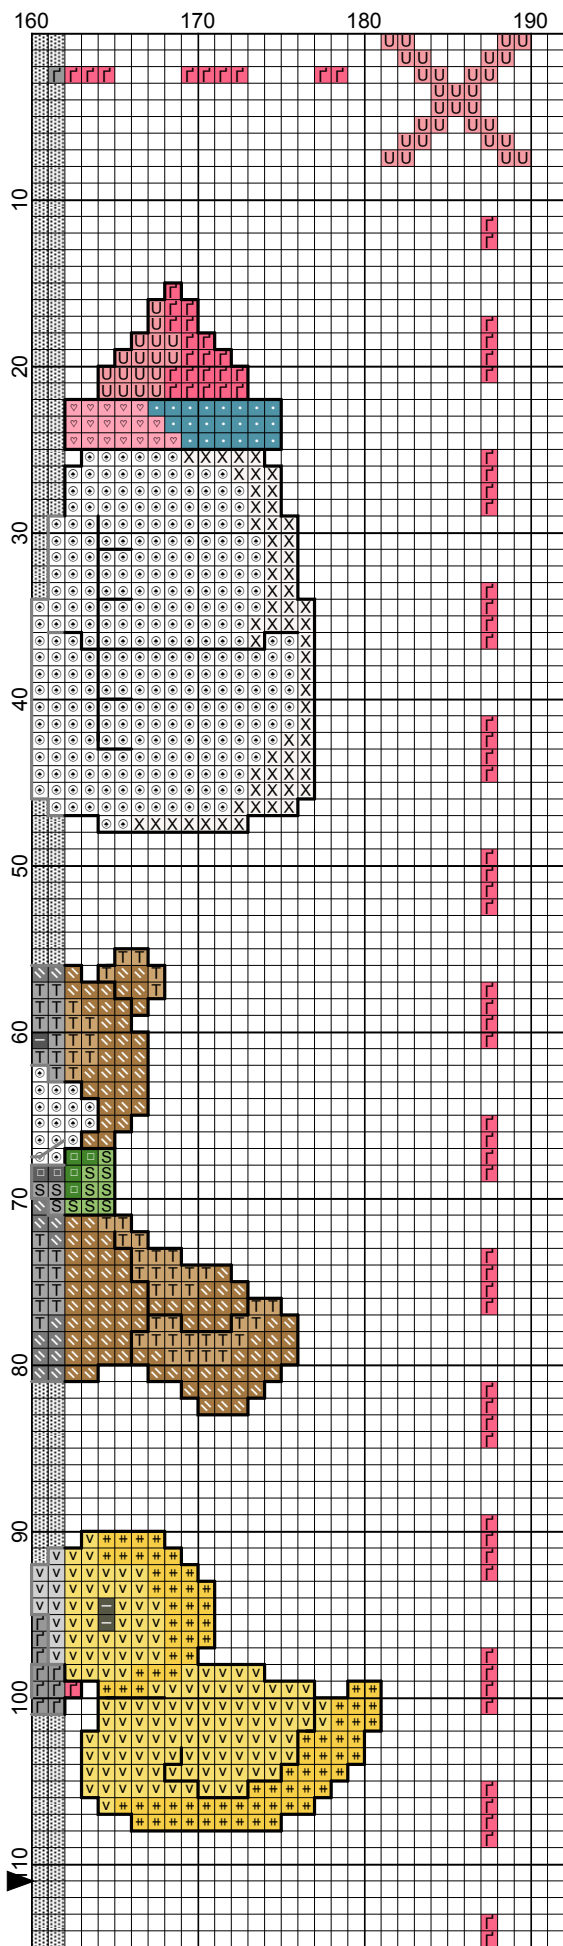

abcdefghijklmnop

ijklmnopqrst

vwxyz

sophie

23.10.04

-  DMC-Ecru
-  DMC-434
-  DMC-435
-  DMC-437
-  DMC-518
-  DMC-535
-  DMC-725
-  DMC-726
-  DMC-776
-  DMC-894
-  DMC-950
-  DMC-951
-  DMC-956
-  DMC-976
-  DMC-987
-  DMC-989
-  DMC-3731
-  DMC-White

-  DMC-956
-  DMC-3731
-  DMC-310

192W x 222H

13,57" x 15,00" (190 x 210 стежки)

 [2] DMC Ecru ecru	 [2] DMC 725 topaz	 [2] DMC 956 geranium
 [2] DMC 434 brown - lt	 [2] DMC 726 topaz -lt	 [2] DMC 976 golden brown - md
 [2] DMC 435 brown - vy lt	 [2] DMC 776 pink - md	 [2] DMC 987 forest green - dk
 [2] DMC 437 tan - lt	 [2] DMC 894 carnation - vy lt	 [2] DMC 989 forest green
 [2] DMC 518 wedgewood - lt	 [2] DMC 950 desert sand - lt	 [2] DMC 3731 dusty rose - vy dk
 [2] DMC 535 ash gray - vy lt	 [2] DMC 951 tawny - lt	 [2] DMC White white