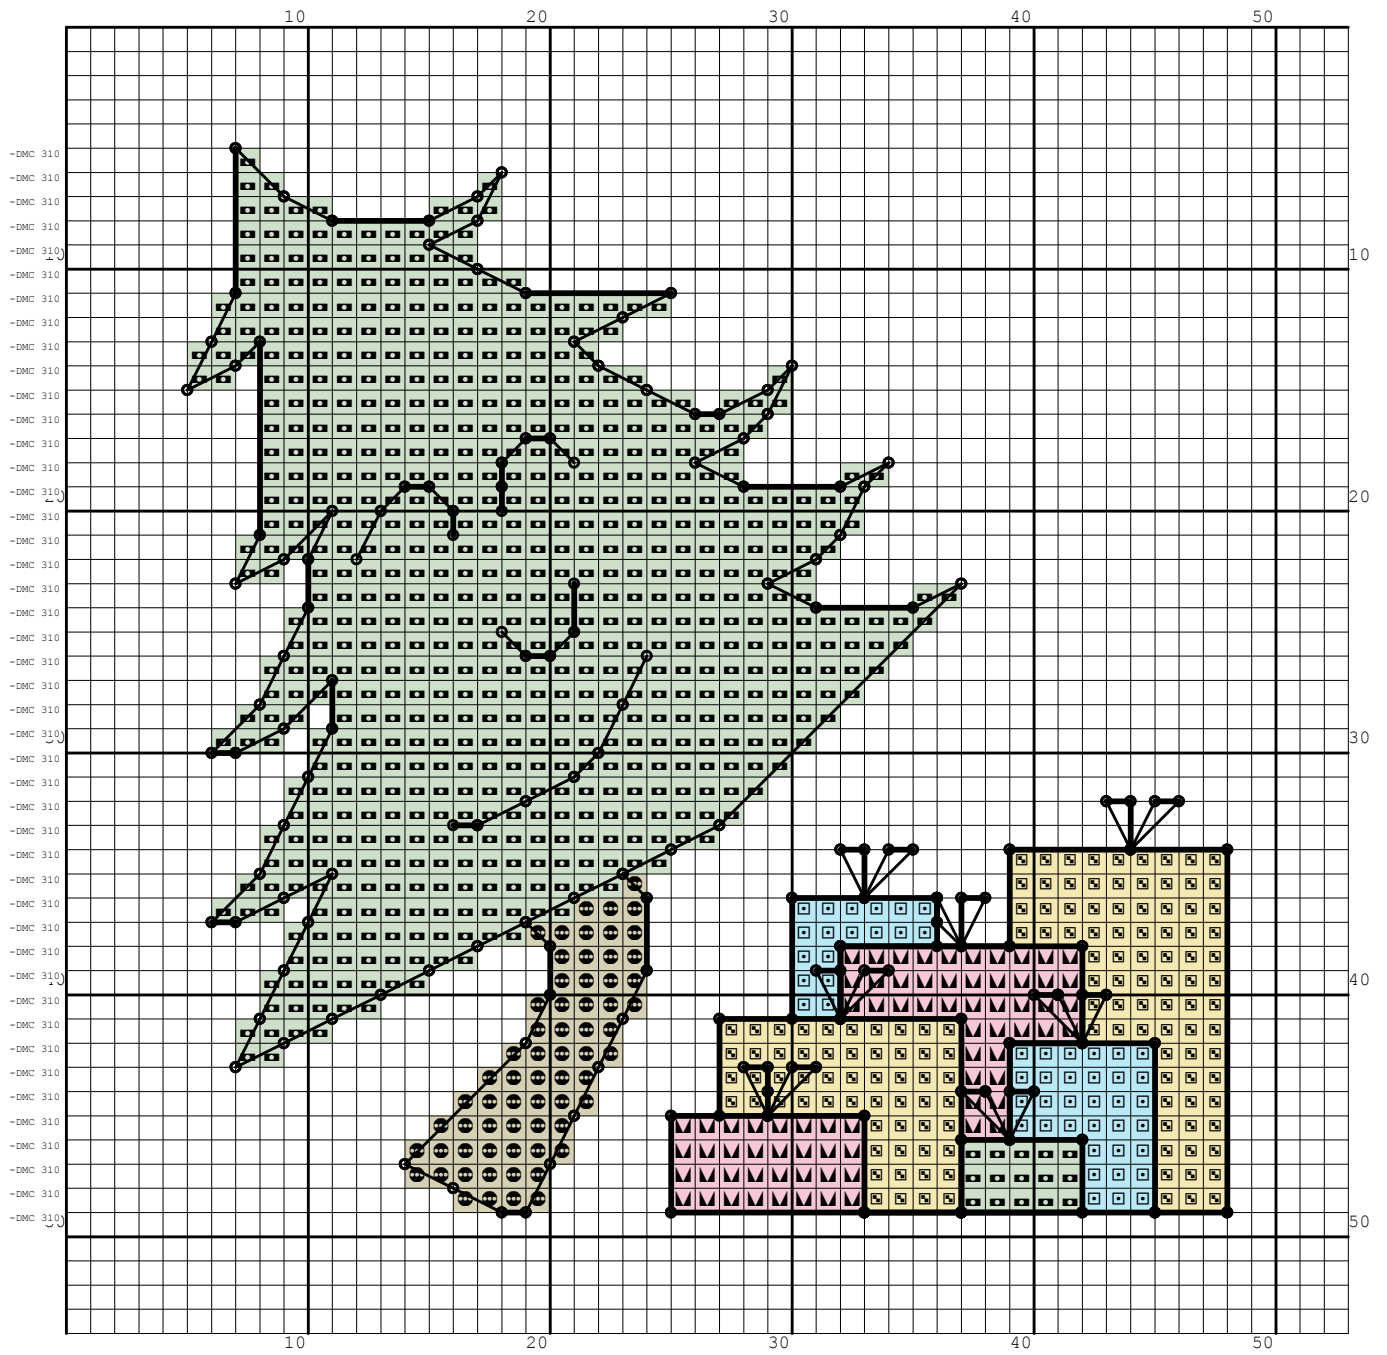

Title: Christmas tree
Author: look4me

Size: 53x54
Colours: 7

Threads: DMC

The free cross stitch pattern has been downloaded from www.gvellostitch.com

Source: www.cross-stitch-patterns.eu

Symbol	Type and Number	Cross Stitches	Skein Est. 2 Strands	Skein Est. 3 Strands	Skein Est. 6 Strands
	Fabric	1886	1	2	3
	DMC 164	648	1	1	1
	DMC 310	0	1	1	1
	DMC 726	137	1	1	1
	DMC 833	65	1	1	1
	DMC 3806	75	1	1	1
	DMC 3846	51	1	1	1