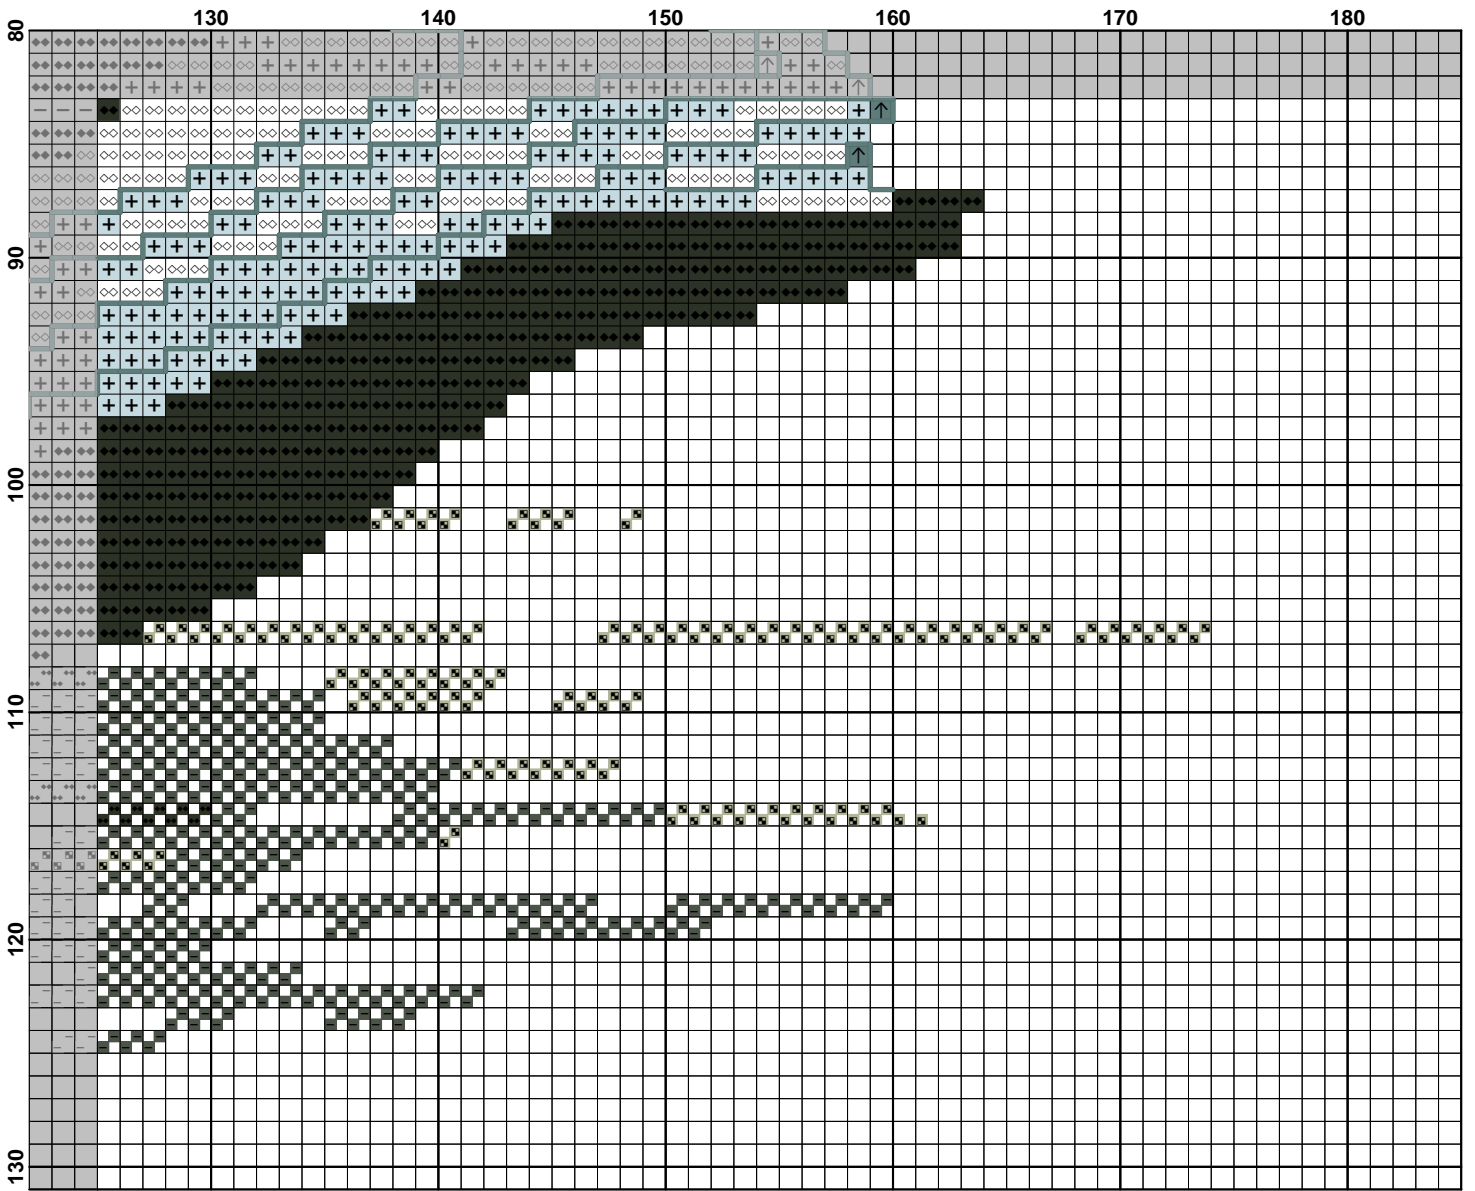

Blac swan

Fabric: Aida 14, White

175w X 121h Stitches

Size(s): 14 Count, 31.75w X 21.95h cm
16 Count, 27.78w X 19.21h cm
18 Count, 24.69w X 17.07h cm

Floss Used for Full Stitches:

| Symbol | Strands | Type | Number | Color |
|---|---------|------|--------|-----------------------|
|  | 3 | DMC | 310 | Black |
|  | 3 | DMC | 632 | Desert Sand-UL VY DK |
|  | 3 | DMC | 666 | Christmas Red-BRT |
|  | 3 | DMC | 739 | Tan-UL VY LT |
|  | 3 | DMC | 819 | Baby Pink-LT |
|  | 3 | DMC | 3371 | Black Brown |
|  | 3 | DMC | 3750 | Antique Blue-VY DK |
|  | 3 | DMC | 3753 | Antique Blue-UL VY LT |
|  | 3 | DMC | 3768 | Gray Green-DK |
|  | 3 | DMC | 3799 | Pewter Gray-VY DK |
|  | 3 | DMC | BLANC | White |

Floss Used for Half Stitches:

| Symbol | Strands | Type | Number | Color |
|---|---------|------|--------|-------------------|
|  | 2 | DMC | 310 | Black |
|  | 2 | DMC | 3023 | Brown Gray-LT |
|  | 1 | DMC | 3347 | Yellow Green-MD |
|  | 2 | DMC | 3799 | Pewter Gray-VY DK |

Floss Used for Quarter Stitches:

| Symbol | Strands | Type | Number | Color |
|---|---------|------|--------|-------|
|  | 2 | DMC | BLANC | White |

Floss Used for Back Stitches:

| Symbol | Strands | Type | Number | Color |
|---|---------|------|--------|----------------------|
|  | 1 | DMC | 632 | Desert Sand-UL VY DK |
|  | 1 | DMC | 3768 | Gray Green-DK |