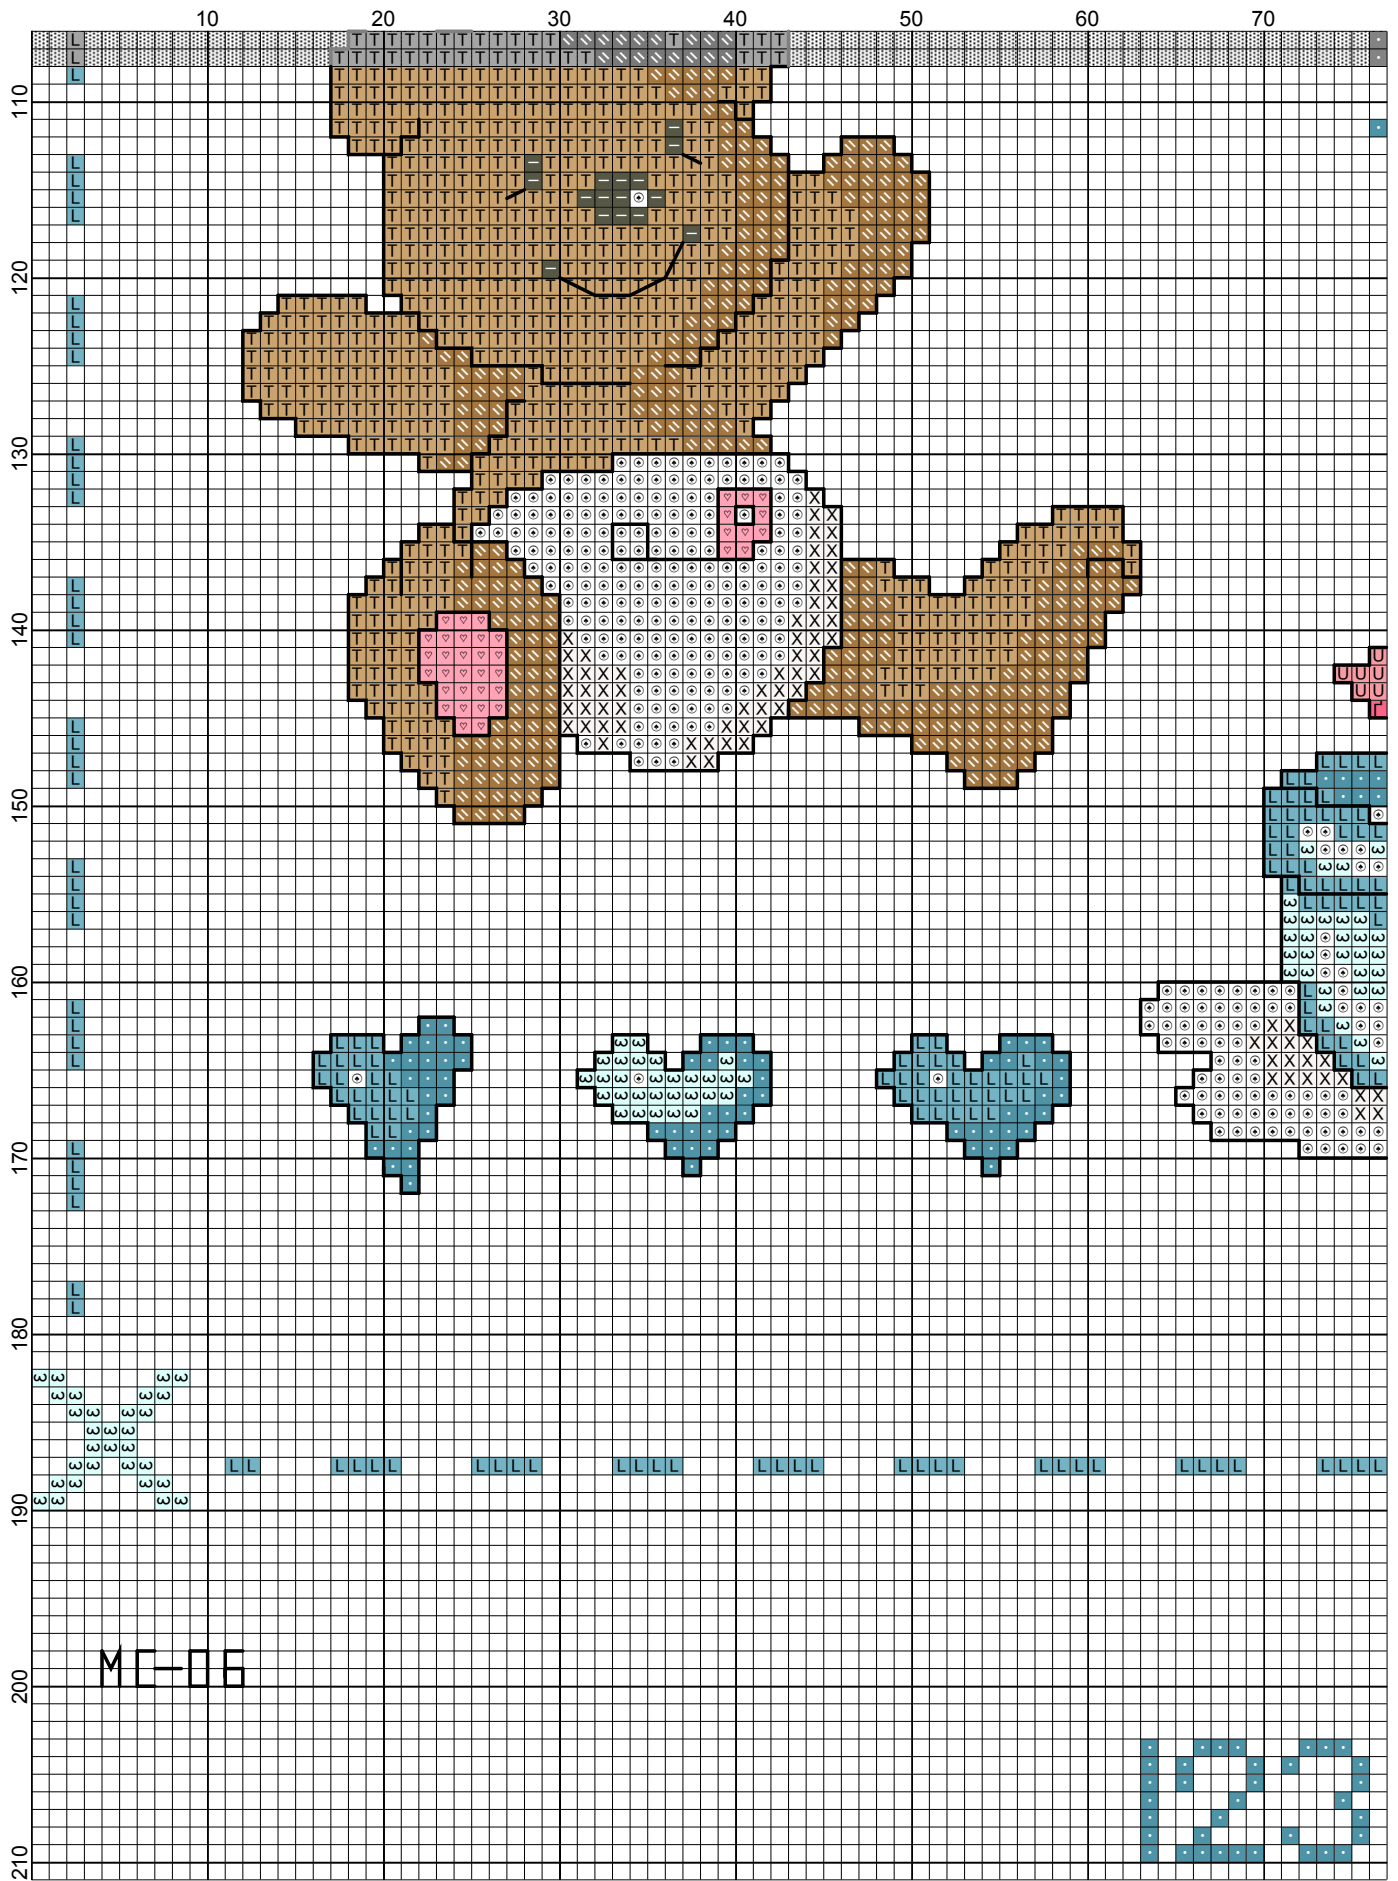

abcdefghijklmnopqr
stuvwxyz

tobias
28.5.04

Legend:

-  DMC-Ecru
-  DMC-435
-  DMC-437
-  DMC-519
-  DMC-535
-  DMC-725
-  DMC-726
-  DMC-747
-  DMC-776
-  DMC-894
-  DMC-950
-  DMC-951
-  DMC-956
-  DMC-518
-  DMC-White

Back stiches:

-  DMC-310

Size: 192W x 211H
13,57" x 15,00" (190 x 210 cm)

Legend:

 [2] DMC	Ecru ecru	 [2] DMC	725 topaz	 [2] DMC	950 desert sand - lt
 [2] DMC	435 brown - vy lt	 [2] DMC	726 topaz -lt	 [2] DMC	951 tawny - lt
 [2] DMC	437 tan - lt	 [2] DMC	747 sky blue - vy lt	 [2] DMC	956 geranium
 [2] DMC	519 sky blue	 [2] DMC	776 pink - md	 [2] DMC	518 wedgewood - lt
 [2] DMC	535 ash gray - vy lt	 [2] DMC	894 carnation - vy lt	 [2] DMC	White white

Back stitches:

 DMC-310 black