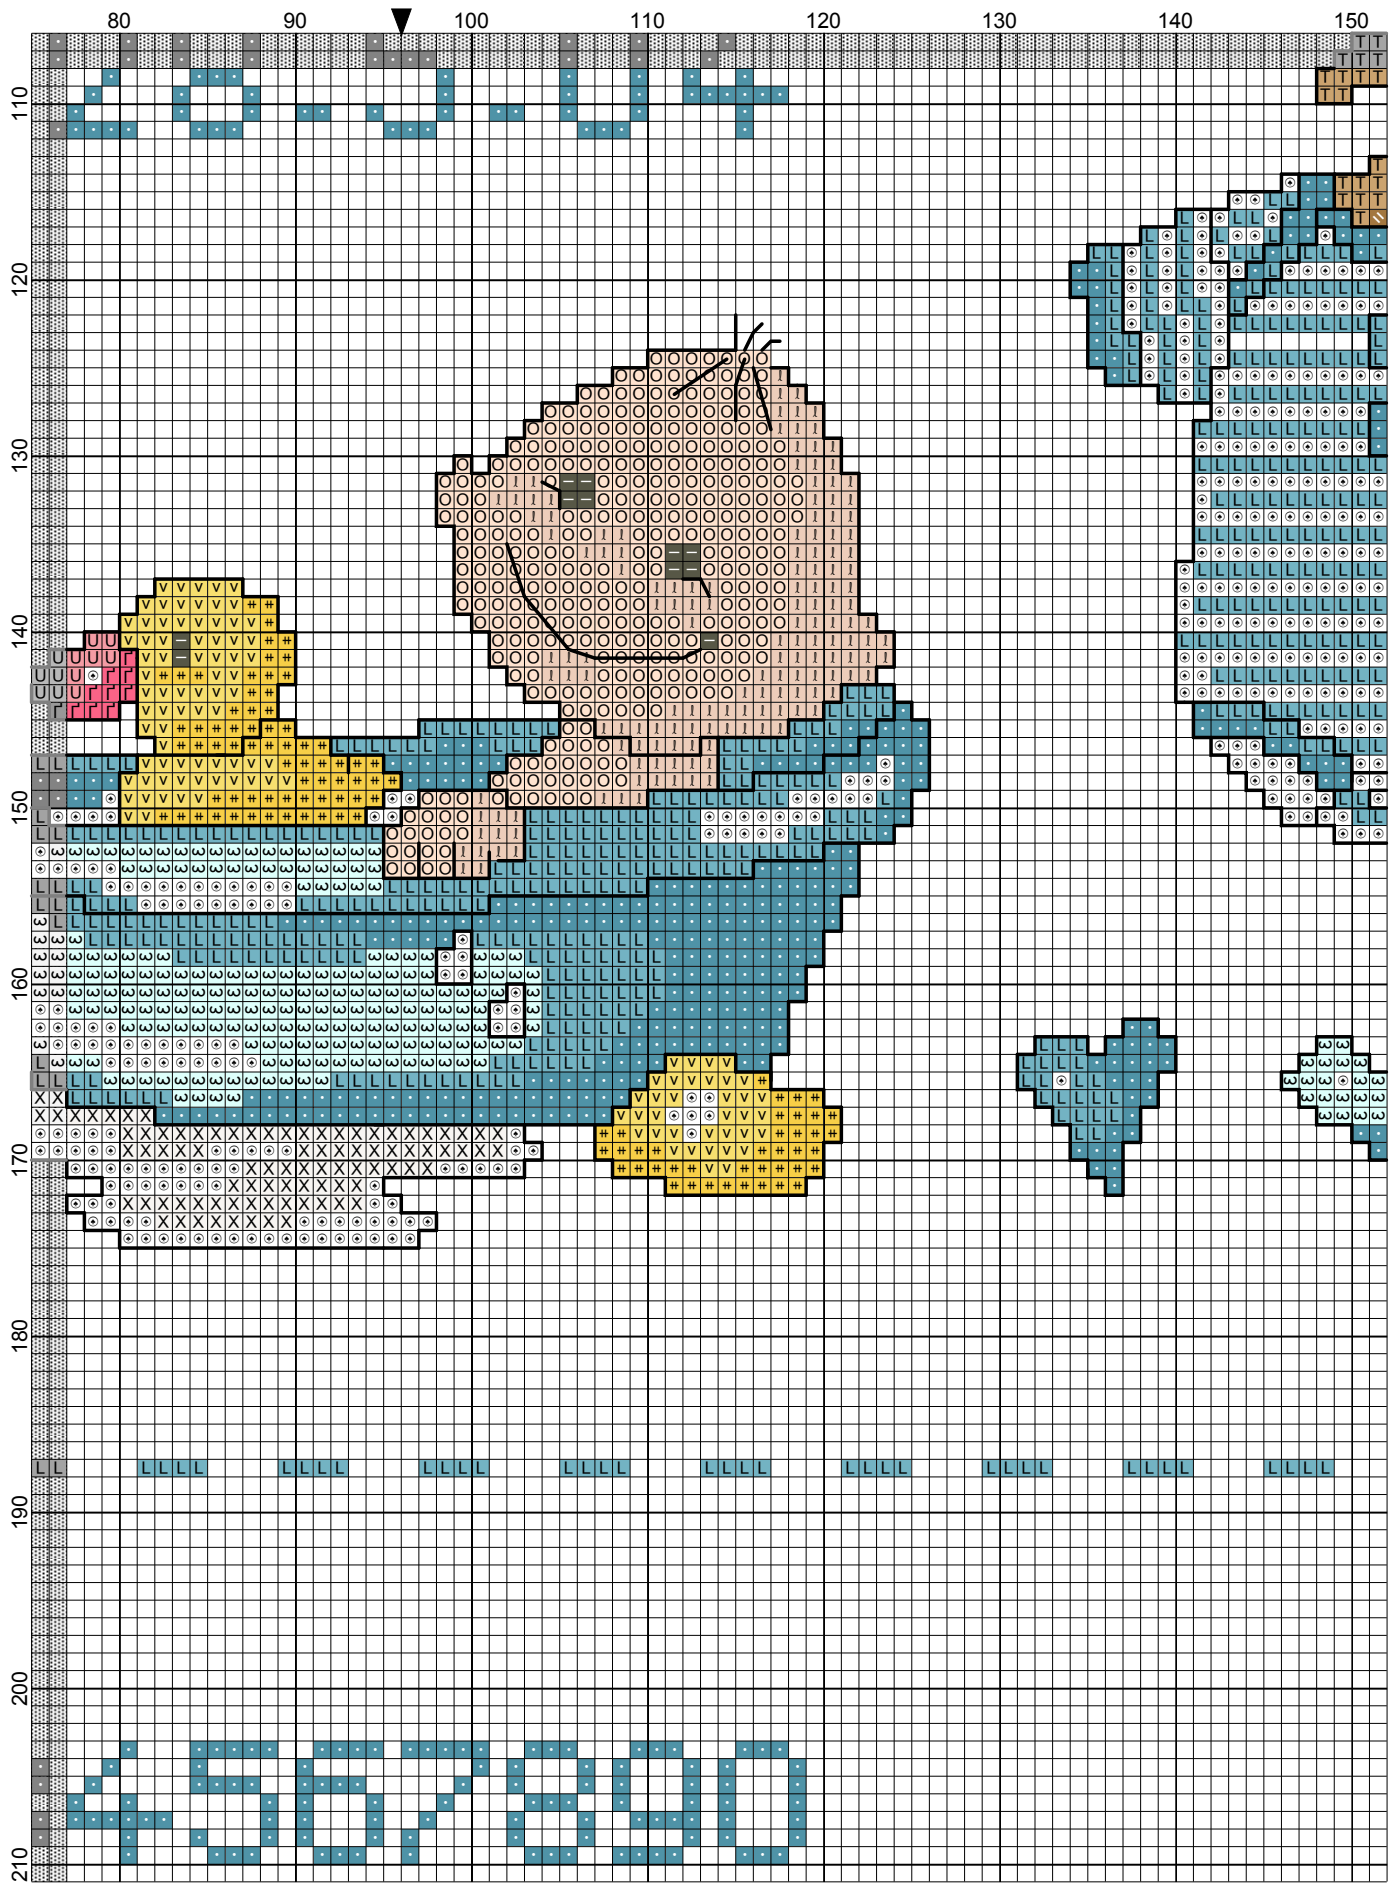

abcdefghijklmnopqr
stuvwxyz

tobias
28.5.04

Legend:

-  DMC-Ecru
-  DMC-435
-  DMC-437
-  DMC-519
-  DMC-535
-  DMC-725
-  DMC-726
-  DMC-747
-  DMC-776
-  DMC-894
-  DMC-950
-  DMC-951
-  DMC-956
-  DMC-518
-  DMC-White

Back stiches:

-  DMC-310

Size: 192W x 211H
13,57" x 15,00" (190 x 210 cm)

Legend:

 [2] DMC	Ecru ecru	 [2] DMC	725 topaz	 [2] DMC	950 desert sand - lt
 [2] DMC	435 brown - vy lt	 [2] DMC	726 topaz -lt	 [2] DMC	951 tawny - lt
 [2] DMC	437 tan - lt	 [2] DMC	747 sky blue - vy lt	 [2] DMC	956 geranium
 [2] DMC	519 sky blue	 [2] DMC	776 pink - md	 [2] DMC	518 wedgewood - lt
 [2] DMC	535 ash gray - vy lt	 [2] DMC	894 carnation - vy lt	 [2] DMC	White white

Back stitches:

 DMC-310 black