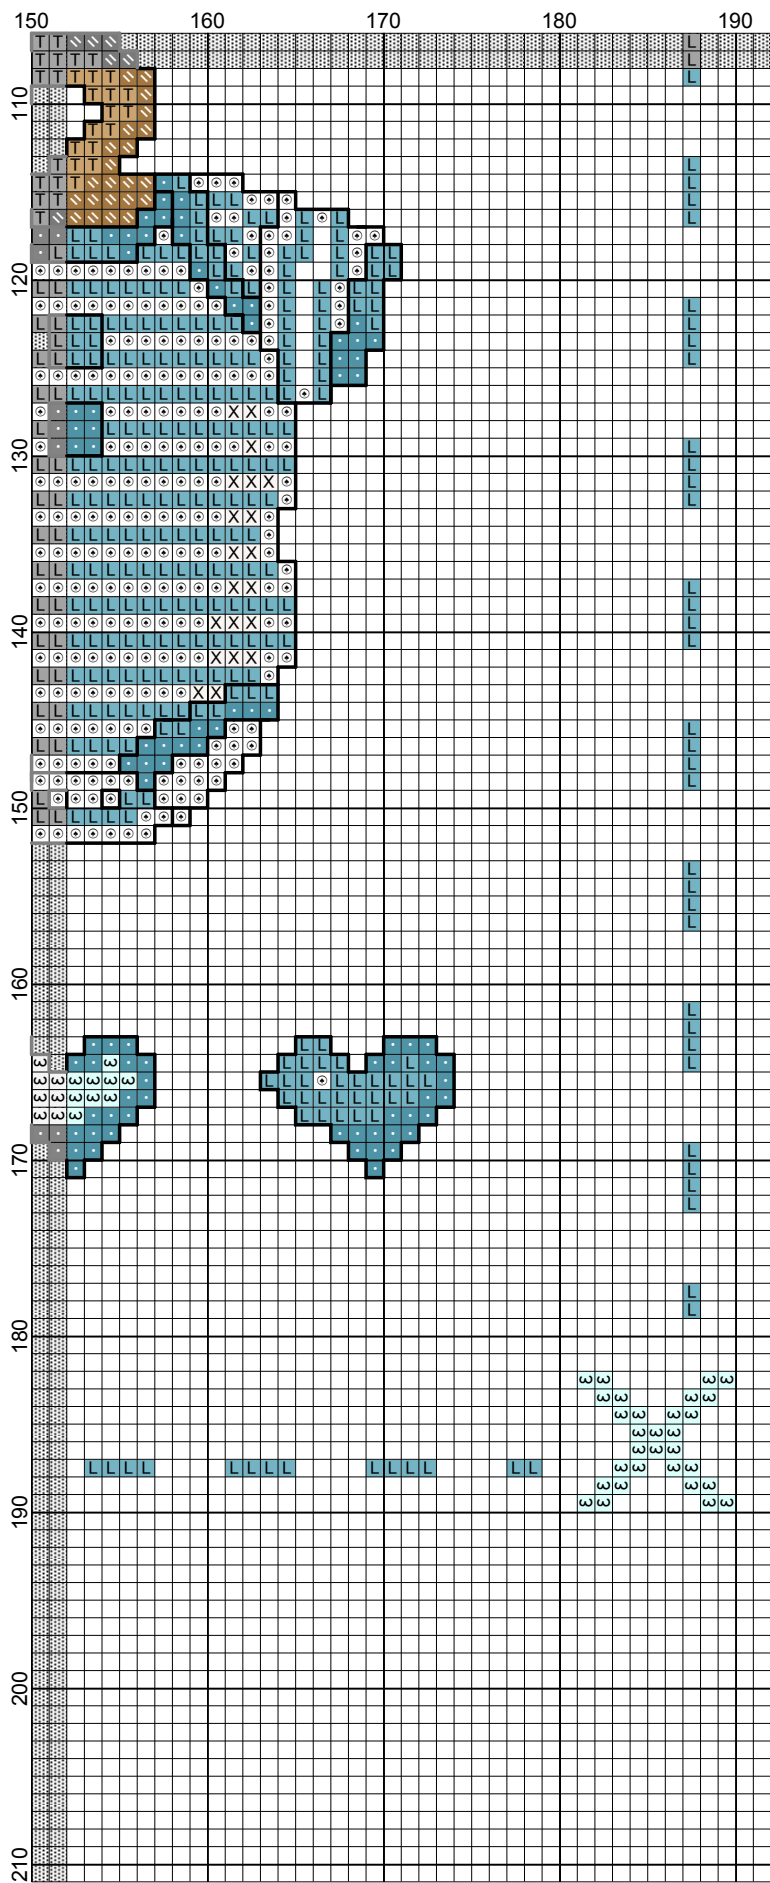

abcdefghijklmnopqr
stuvwxyz

tobias
28.5.04

Legend:

-  DMC-Ecru
-  DMC-435
-  DMC-437
-  DMC-519
-  DMC-535
-  DMC-725
-  DMC-726
-  DMC-747
-  DMC-776
-  DMC-894
-  DMC-950
-  DMC-951
-  DMC-956
-  DMC-518
-  DMC-White

Back stiches:

-  DMC-310

Size: 192W x 211H
13,57" x 15,00" (190 x 210 cm)

Legend:

 [2] DMC	Ecru ecru	 [2] DMC	725 topaz	 [2] DMC	950 desert sand - lt
 [2] DMC	435 brown - vy lt	 [2] DMC	726 topaz -lt	 [2] DMC	951 tawny - lt
 [2] DMC	437 tan - lt	 [2] DMC	747 sky blue - vy lt	 [2] DMC	956 geranium
 [2] DMC	519 sky blue	 [2] DMC	776 pink - md	 [2] DMC	518 wedgewood - lt
 [2] DMC	535 ash gray - vy lt	 [2] DMC	894 carnation - vy lt	 [2] DMC	White white

Back stitches:

 DMC-310 black