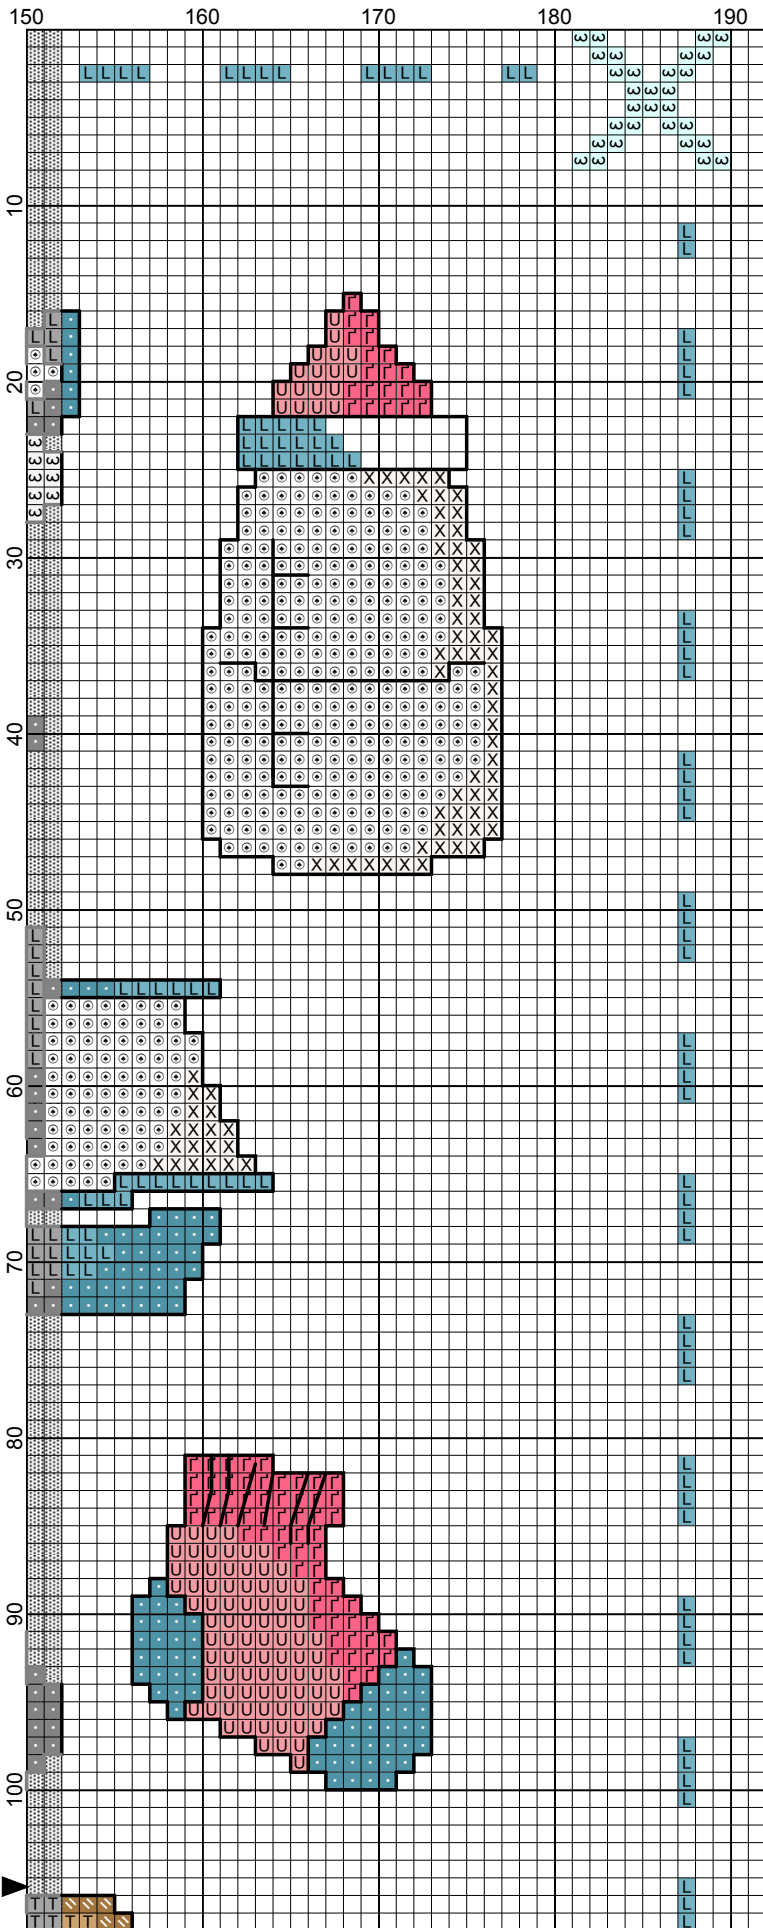

abcdefghijklmnopqr
stuvwxyz

tobias
28.5.04

Legend:

-  DMC-Ecru
-  DMC-435
-  DMC-437
-  DMC-519
-  DMC-535
-  DMC-725
-  DMC-726
-  DMC-747
-  DMC-776
-  DMC-894
-  DMC-950
-  DMC-951
-  DMC-956
-  DMC-518
-  DMC-White

Back stiches:

-  DMC-310

Size: 192W x 211H
13,57" x 15,00" (190 x 210 cm)

Legend:

 [2] DMC	Ecru ecru	 [2] DMC	725 topaz	 [2] DMC	950 desert sand - lt
 [2] DMC	435 brown - vy lt	 [2] DMC	726 topaz -lt	 [2] DMC	951 tawny - lt
 [2] DMC	437 tan - lt	 [2] DMC	747 sky blue - vy lt	 [2] DMC	956 geranium
 [2] DMC	519 sky blue	 [2] DMC	776 pink - md	 [2] DMC	518 wedgewood - lt
 [2] DMC	535 ash gray - vy lt	 [2] DMC	894 carnation - vy lt	 [2] DMC	White white

Back stitches:

 DMC-310 black