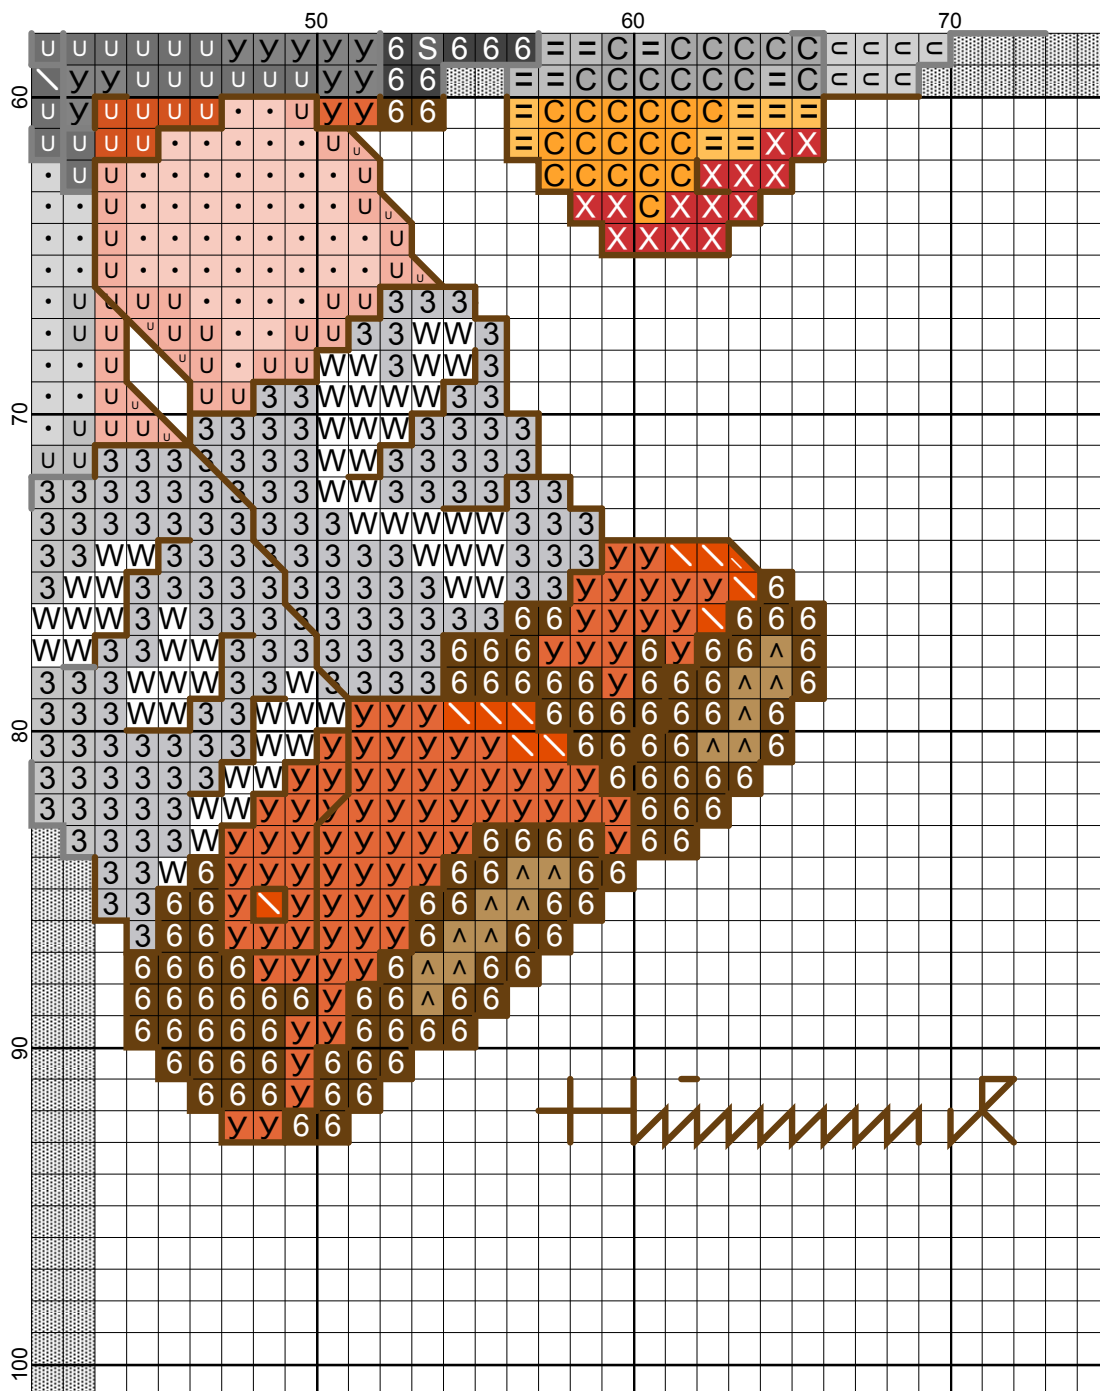

- Legend:
- W DMC-White
 - U DMC-3347
 - E DMC-472
 - 6 DMC-801
 - X DMC-349
 - S DMC-434
 - C DMC-741
 - U DMC-920
 - E DMC-742
 - DMC-986
 - ∧ DMC-946
 - ∧ DMC-436
 - DMC-754
 - I DMC-437
 - Z DMC-3346
 - Y DMC-921
 - U DMC-353
 - 3 DMC-415
- Back Stitches:
 — DMC-801

Size: 75W x 101H
5,07" x 7,00" (71 x 98 cm)

Full Stitches:

	[2]	DMC	White	white
	[2]	DMC	3347	yellow green - md
	[2]	DMC	472	avocado green - ul lt
	[2]	DMC	801	coffee brown - dk
	[2]	DMC	349	coral - dk
	[2]	DMC	434	brown - lt
	[2]	DMC	741	tangerine - md
	[2]	DMC	920	copper - md
	[2]	DMC	742	tangerine - lt

	[2]	DMC	986	forest green - vy dk
	[2]	DMC	946	burnt orange - md
	[2]	DMC	436	tan
	[2]	DMC	754	peach - lt
	[2]	DMC	437	tan - lt
	[2]	DMC	3346	hunter green
	[2]	DMC	921	copper
	[2]	DMC	353	peach
	[2]	DMC	415	pearl gray

Back Stitches:

 DMC-801 coffee brown - dk