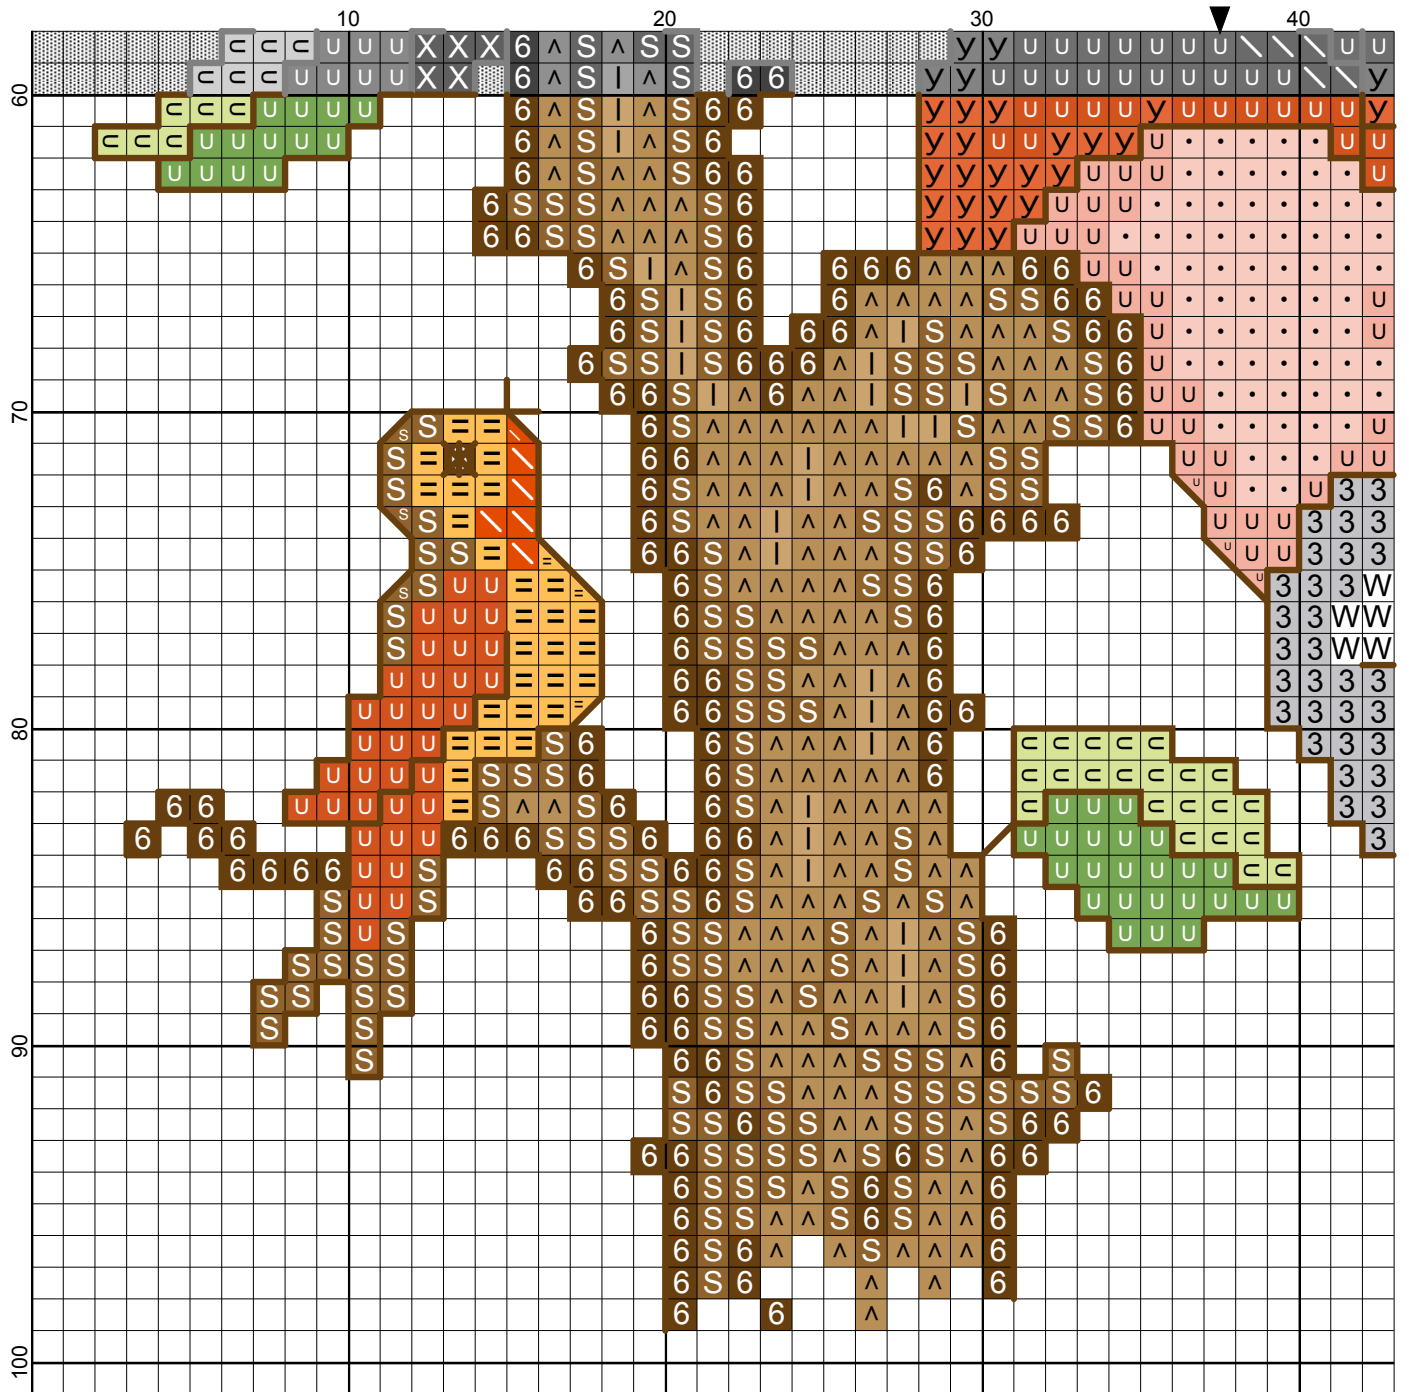

- Legend:
- W DMC-White
 - U DMC-3347
 - E DMC-472
 - 6 DMC-801
 - X DMC-349
 - S DMC-434
 - C DMC-741
 - U DMC-920
 - E DMC-742
 - DMC-986
 - ∧ DMC-946
 - ∧ DMC-436
 - DMC-754
 - I DMC-437
 - Z DMC-3346
 - Y DMC-921
 - U DMC-353
 - 3 DMC-415
- Back Stitches:
 — DMC-801

Size: 75W x 101H
5,07" x 7,00" (71 x 98 cm)

Full Stitches:

	[2]	DMC	White	white
	[2]	DMC	3347	yellow green - md
	[2]	DMC	472	avocado green - ul lt
	[2]	DMC	801	coffee brown - dk
	[2]	DMC	349	coral - dk
	[2]	DMC	434	brown - lt
	[2]	DMC	741	tangerine - md
	[2]	DMC	920	copper - md
	[2]	DMC	742	tangerine - lt

Back Stitches:

 DMC-801 coffee brown - dk