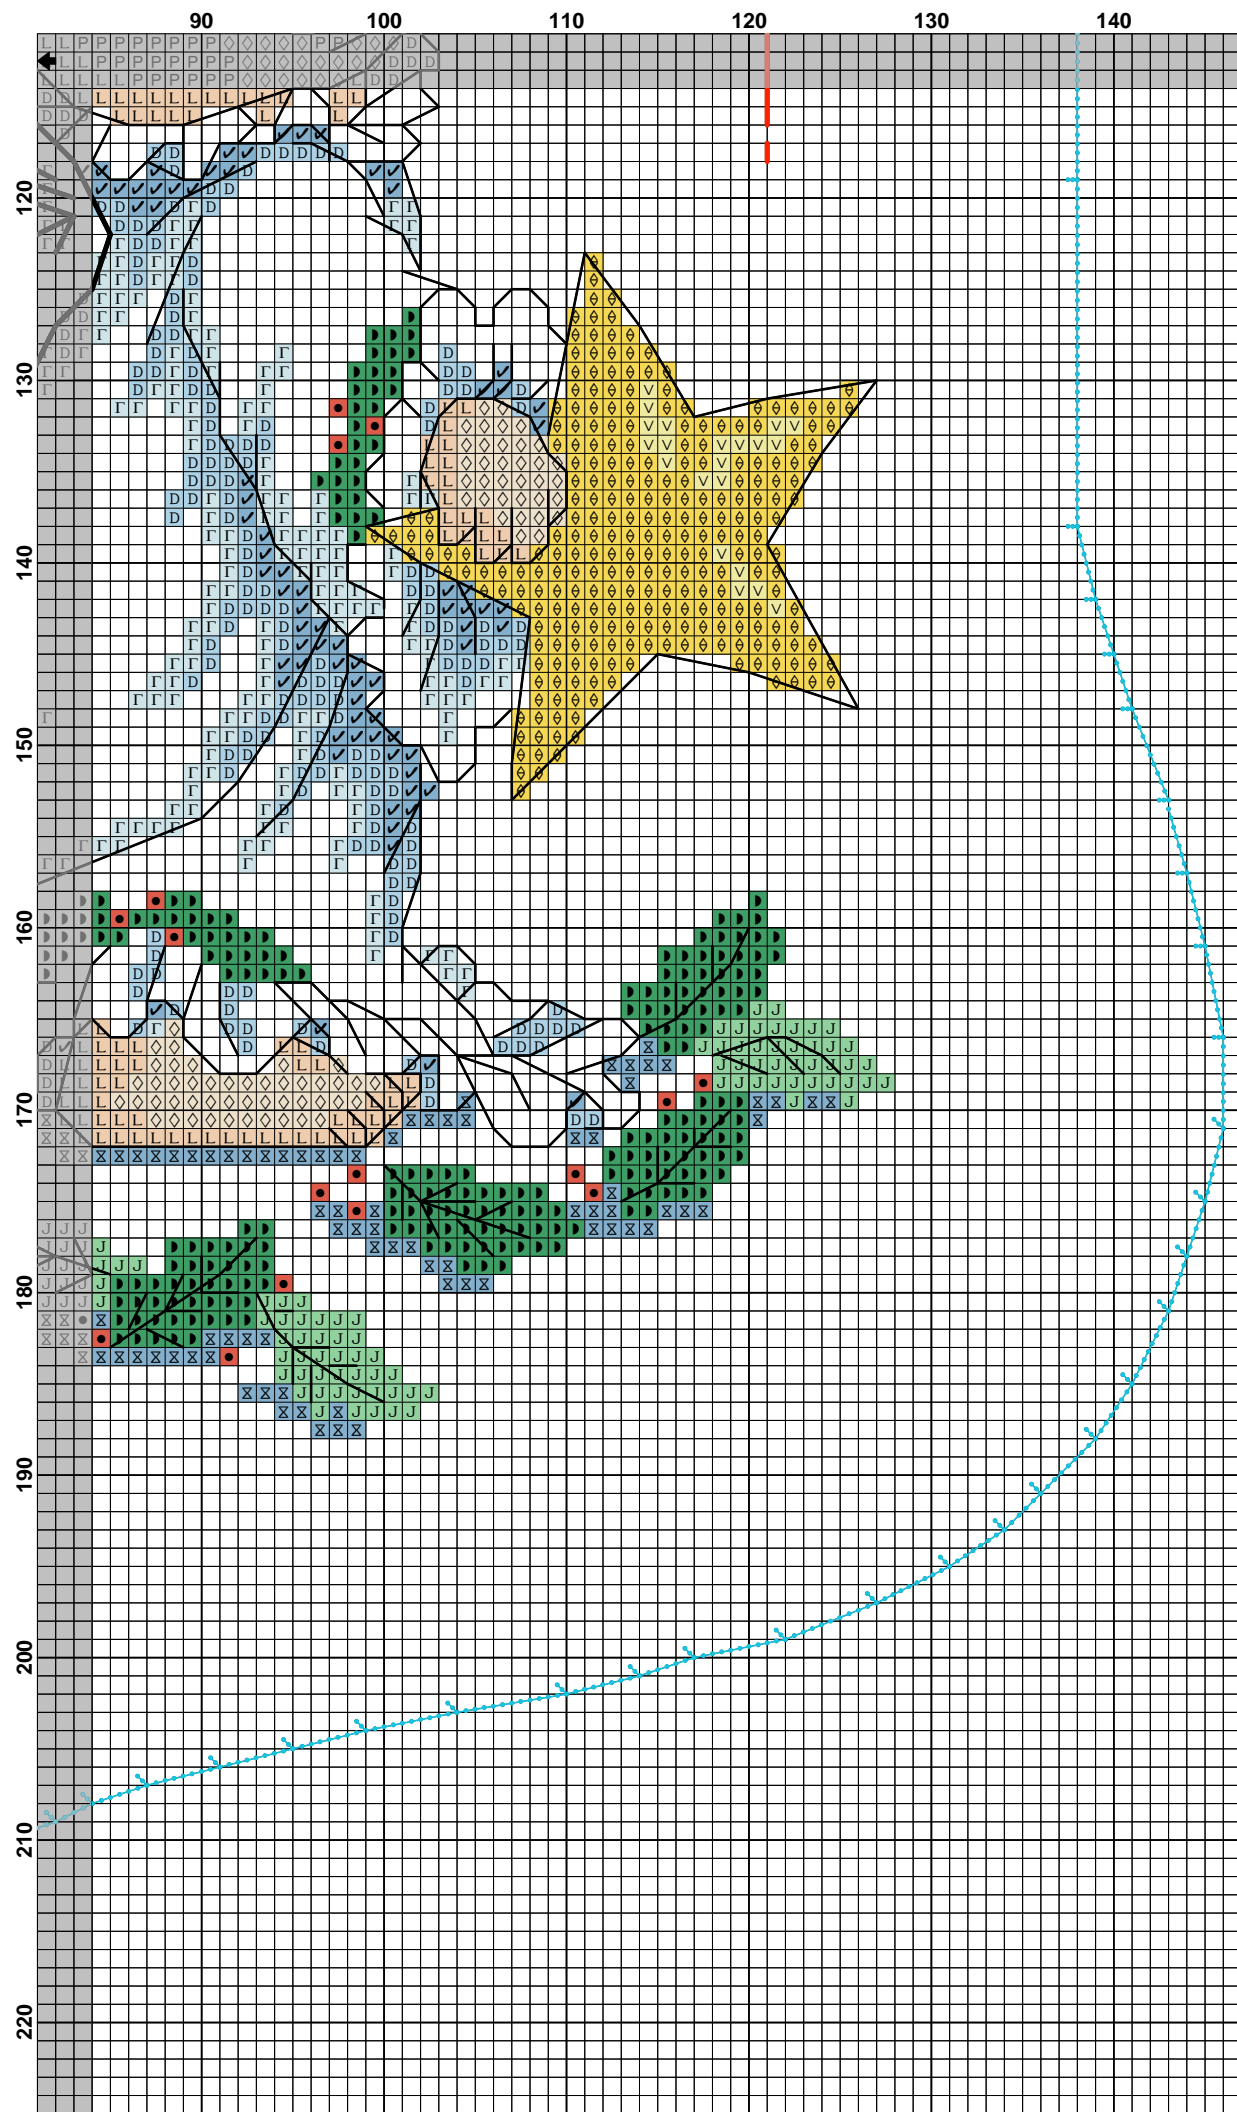

# Сапожок 05

ШІМ Красуня

**Pattern Name:** 00216 Holly Ahgels  
**Designed By:** Ruth J. Morehead  
**Company:** Dimensions  
**Fabric:** Aida 14, White  
 145w X 223h Stitches  
**Size:** 14 Count, 26.31w X 40.46h cm

**Floss Used for Full Stitches:**

Symbol	Strands	Type	Number	Color
	3	DMC	310	Black
	3	DMC	350	Coral-MD
	3	DMC	402	Mahogany-VY LT
	3	DMC	645	Beaver Gray-VY DK
	3	DMC	743	Yellow-MD
	3	DMC	745	Yellow-LT Pale
	3	DMC	746	Off White
	3	DMC	754	Peach-LT
	3	DMC	775	Baby Blue-VY LT
	3	DMC	776	Pink-MD
	3	DMC	813	Blue-LT
	3	DMC	827	Blue-VY LT
	3	DMC	899	Rose-MD
	3	DMC	911	Emerald Green-MD
	3	DMC	945	Tawny
	3	DMC	948	Peach-VY LT
	3	DMC	954	Nile Green
	3	DMC	977	Golden Brown-LT
	3	DMC	3072	Beaver Gray-VY LT
	3	DMC	3776	Mahogany-LT

**Floss Used for Half Stitches:**

Symbol	Strands	Type	Number	Color
	3	DMC	813	Blue-LT
	4	K BF	091	Star Yellow

**Floss Used for French Knots:**

Symbol	Strands	Type	Number	Color
	2	DMC	801	Coffee Brown-DK

**Floss Used for Back Stitches:**

**Floss Used for Straight Stitches:**

Symbol	Strands	Type	Number	Color
	1	DMC	3846	Bright Turquoise-LT. /Not For Stitch! Place for Letters!

**Notes:**

Набрано Dos-au-mur.