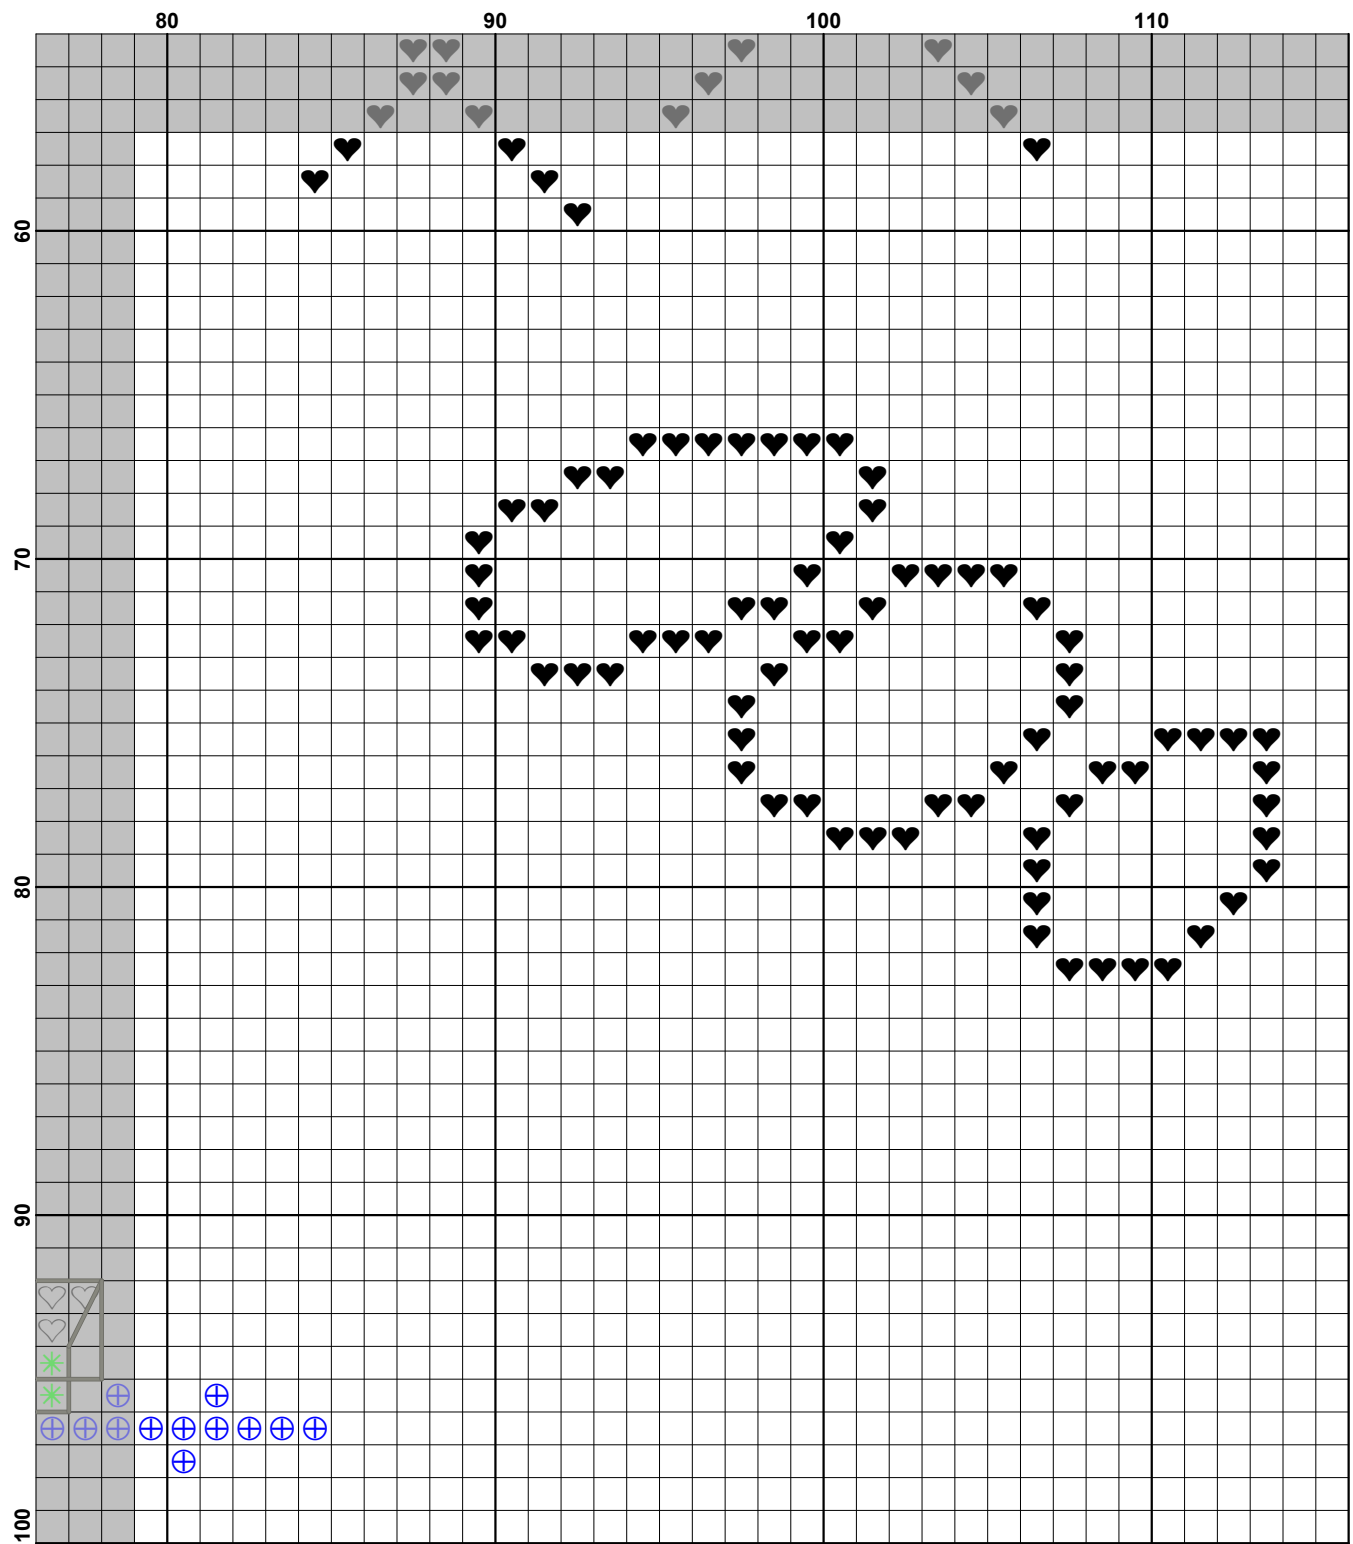

GENUINE

LOVE

YOU

Pattern Name: - I love you
Fabric: Aida 14, White
 111w X 97h Stitches
Size: 14 Count, 20.14w X 17.60h cm

Floss Used for Full Stitches:

Symbol	Strands	Type	Number	Color
 △	3	DMC	353	Coral-VY LT
 *	3	DMC	415	Pearl Gray
 ▨	3	DMC	433	Brown-MD
 ♥	3	DMC	666	Christmas Red-BRT
 ♡	2	DMC	666	Christmas Red-BRT
 ⊕	1	DMC	666	Christmas Red-BRT
 ∥	3	DMC	702	Christmas Green
 ⌘	3	DMC	703	Christmas Green-LT
 ○	3	DMC	725	Topaz
 ✦	3	DMC	783	Topaz-MD
 .	3	DMC	948	Peach-VY LT
 ⊙	3	DMC	3371	Black Brown

Floss Used for Quarter Stitches:

Symbol	Strands	Type	Number	Color
 ⌘	3	DMC	703	Christmas Green-LT
 ○	3	DMC	725	Topaz
 .	3	DMC	948	Peach-VY LT

Floss Used for Back Stitches:

Symbol	Strands	Type	Number	Color
 - - - -	1	DMC	632	Desert Sand-UL VY DK
 ———	1	DMC	3371	Black Brown

Floss Used for Straight Stitches:

Symbol	Strands	Type	Number	Color
 *****	2	DMC	433	Brown-MD

Usage Summary

Strands Per Skein: 6

Skein Length: 795.0 cm

Type	Number	Full	Half	Quarter	Petite	Back(cm)	Str(cm)	Spec(cm)	French	Bead	Skein Est.
 DMC	353	13	0	0	0	0.0	0.0	0.0	0	0	1.000
 DMC	415	9	0	0	0	0.0	0.0	0.0	0	0	1.000
 DMC	433	7	0	0	0	0.0	14.6	0.0	0	0	1.000
 DMC	632	0	0	0	0	4.5	0.0	0.0	0	0	1.000
 DMC	666	450	0	0	0	0.0	0.0	0.0	0	0	1.000
 DMC	666	16	0	0	0	0.0	0.0	0.0	0	0	1.000
 DMC	666	12	0	0	0	0.0	0.0	0.0	0	0	1.000
 DMC	702	29	0	0	0	0.0	0.0	0.0	0	0	1.000
 DMC	703	73	0	16	0	0.0	0.0	0.0	0	0	1.000
 DMC	725	180	0	8	0	0.0	0.0	0.0	0	0	1.000
 DMC	783	38	0	0	0	0.0	0.0	0.0	0	0	1.000
 DMC	948	62	0	17	0	0.0	0.0	0.0	0	0	1.000
 DMC	3371	1	0	0	0	31.6	0.0	0.0	0	0	1.000