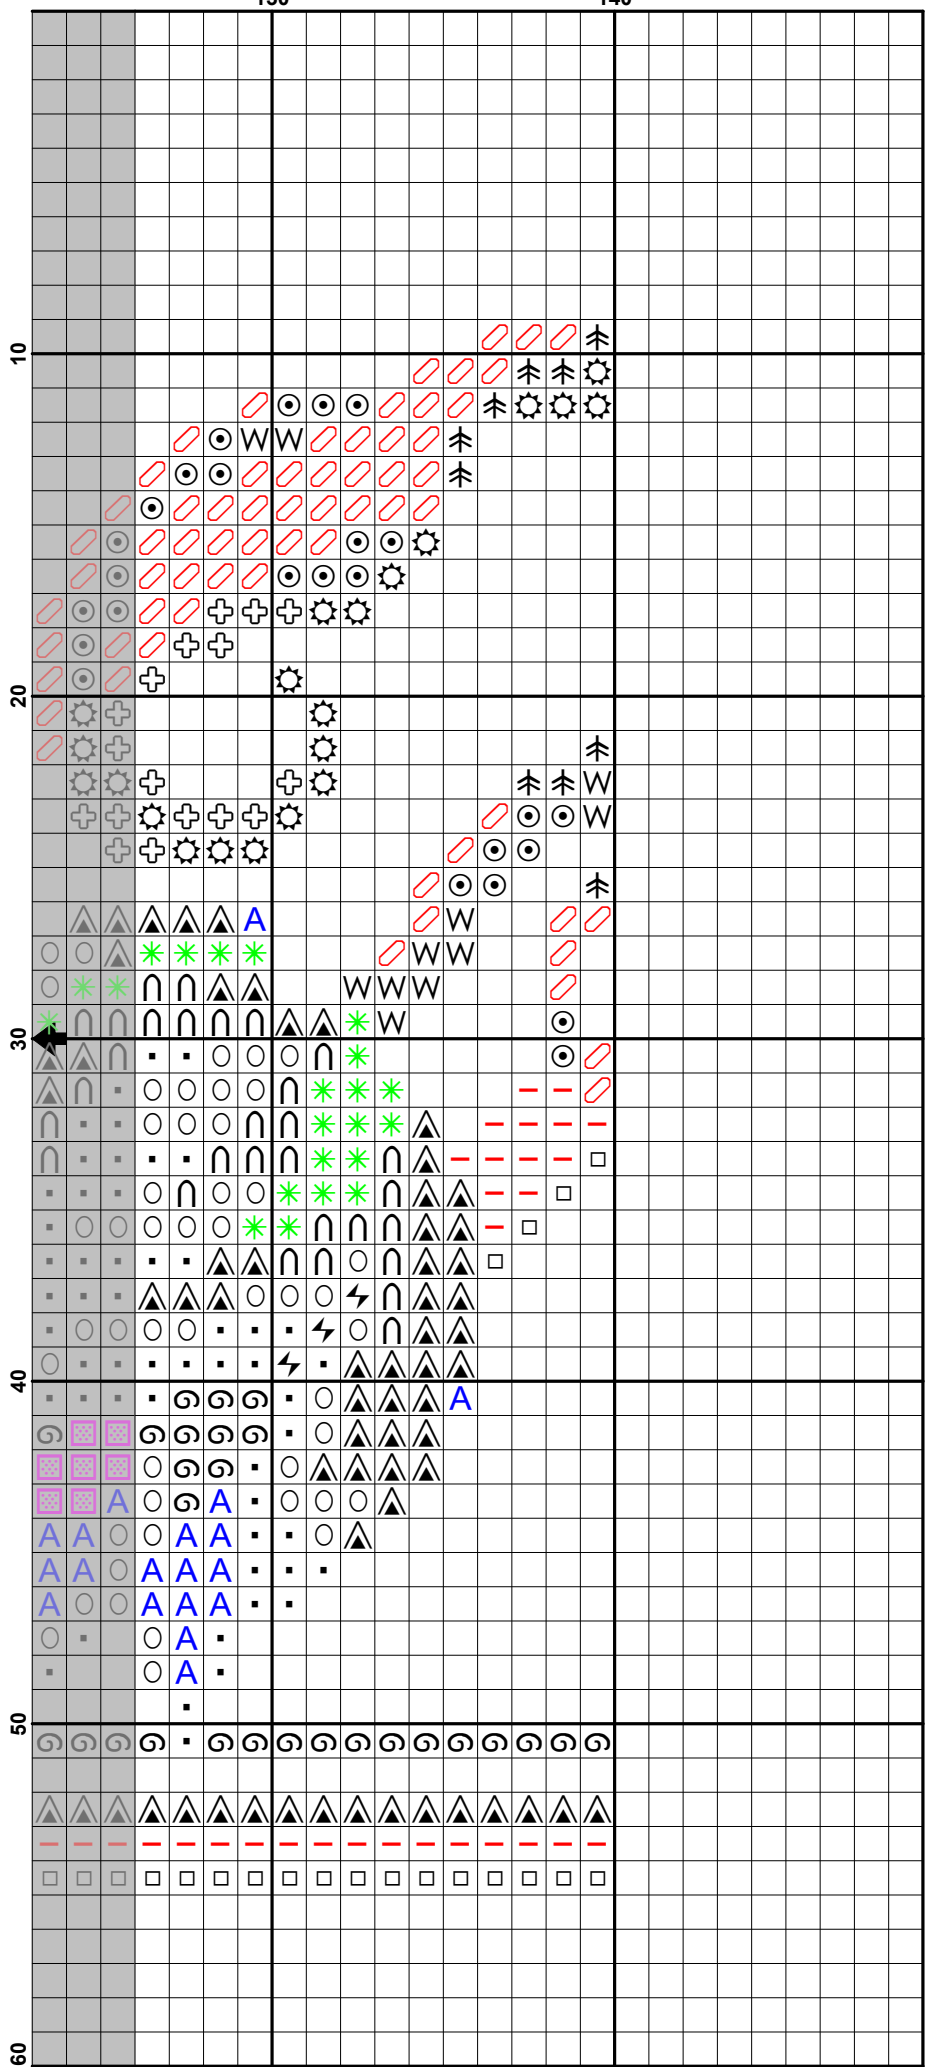

130 140

**Fabric:** Aida 14, Cream  
 130w X 50h Stitches  
**Size:** 14 Count, 23.59w X 9.07h cm

**Floss Used for Full Stitches:**

| Symbol   | Strands | Type | Number | Color                 |
|--|---------|------|--------|-----------------------|
|   | 3       | DMC  | 369    | Pistachio Green-VY LT |
|   | 3       | DMC  | 666    | Christmas Red-BRT     |
|   | 3       | DMC  | 680    | Old Gold-DK           |
|   | 3       | DMC  | 745    | Yellow-LT Pale        |
|  | 3       | DMC  | 934    | Avocado Green-VY DK   |
|  | 3       | DMC  | 935    | Avocado Green-DK      |
|   | 3       | DMC  | 939    | Navy Blue-VY DK       |
|  | 3       | DMC  | 956    | Geranium              |
|   | 3       | DMC  | 988    | Forest Green-MD       |
|  | 3       | DMC  | 3022   | Brown Gray-MD         |
|   | 3       | DMC  | 3023   | Brown Gray-LT         |
|  | 3       | DMC  | 3345   | Hunter Green-DK       |
|   | 3       | DMC  | 3346   | Hunter Green          |
|   | 3       | DMC  | 3814   | Aquamarine            |
|  | 3       | DMC  | 3820   | Straw-DK              |
|   | 3       | DMC  | 3847   | Teal Green-DK         |
|   | 3       | DMC  | 3852   | Straw-VY DK           |
|   | 3       | DMC  | 3865   | Winter White          |